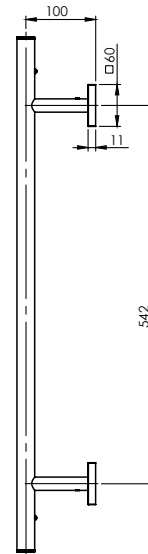

## TOWEL LADDER 550 X 740 MM SQUARE PLATE

PRODUCT CODE:	RS870 CHR
FINISH:	CHROME
WELS:	N/A

### CONSUMER UNIT:

SIZE:	L 770MM x W 600MM x H 60MM
GROSS WEIGHT:	3.95 KG
BARCODE EAN-13:	9 320594 018 573

### PACKAGING INCLUDES

- 1 x Towel ladder 550 x 740mm square plate
- 1 x Installation kit
- 1 x Installation instructions
- 1 x Warranty card

ALSO AVAILABLE IN:

MATTE  
BLACK

FOR MORE INFORMATION VISIT  
[www.phoenixtapware.com.au](http://www.phoenixtapware.com.au)

PLEASE [CLICK HERE](#) TO VIEW FULL WARRANTY

While we aim to ensure the specifications shown are correct at time of printing, Phoenix Tapware reserves the right to make modifications without prior notice. Always use the physical product measurements for mark-ups and roughing-in as the line drawing shown may differ from the actual product over time. All measurements are shown in millimetres.