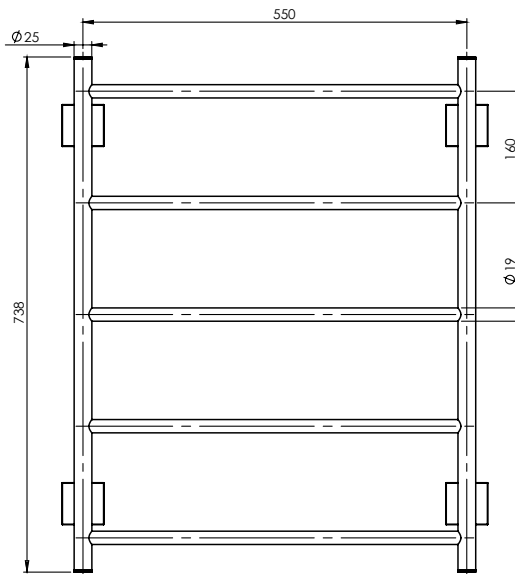

### CONSUMER UNIT:

SIZE:	L 770MM x W 600MM x H 60MM
GROSS WEIGHT:	3.95 KG
BARCODE EAN-13:	9 320594 018 573

### PACKAGING INCLUDES

- 1 x Towel ladder 550 x 740mm square plate
- 1 x Installation kit
- 1 x Installation instructions
- 1 x Warranty card

ALSO AVAILABLE IN:

MATTE  
BLACK

FOR MORE INFORMATION VISIT  
[www.phoenixtapware.com.au](http://www.phoenixtapware.com.au)

PLEASE [CLICK HERE](#) TO VIEW FULL WARRANTY

While we aim to ensure the specifications shown are correct at time of printing, Phoenix Tapware reserves the right to make modifications without prior notice. Always use the physical product measurements for mark-ups and roughing-in as the line drawing shown may differ from the actual product over time. All measurements are shown in millimetres.