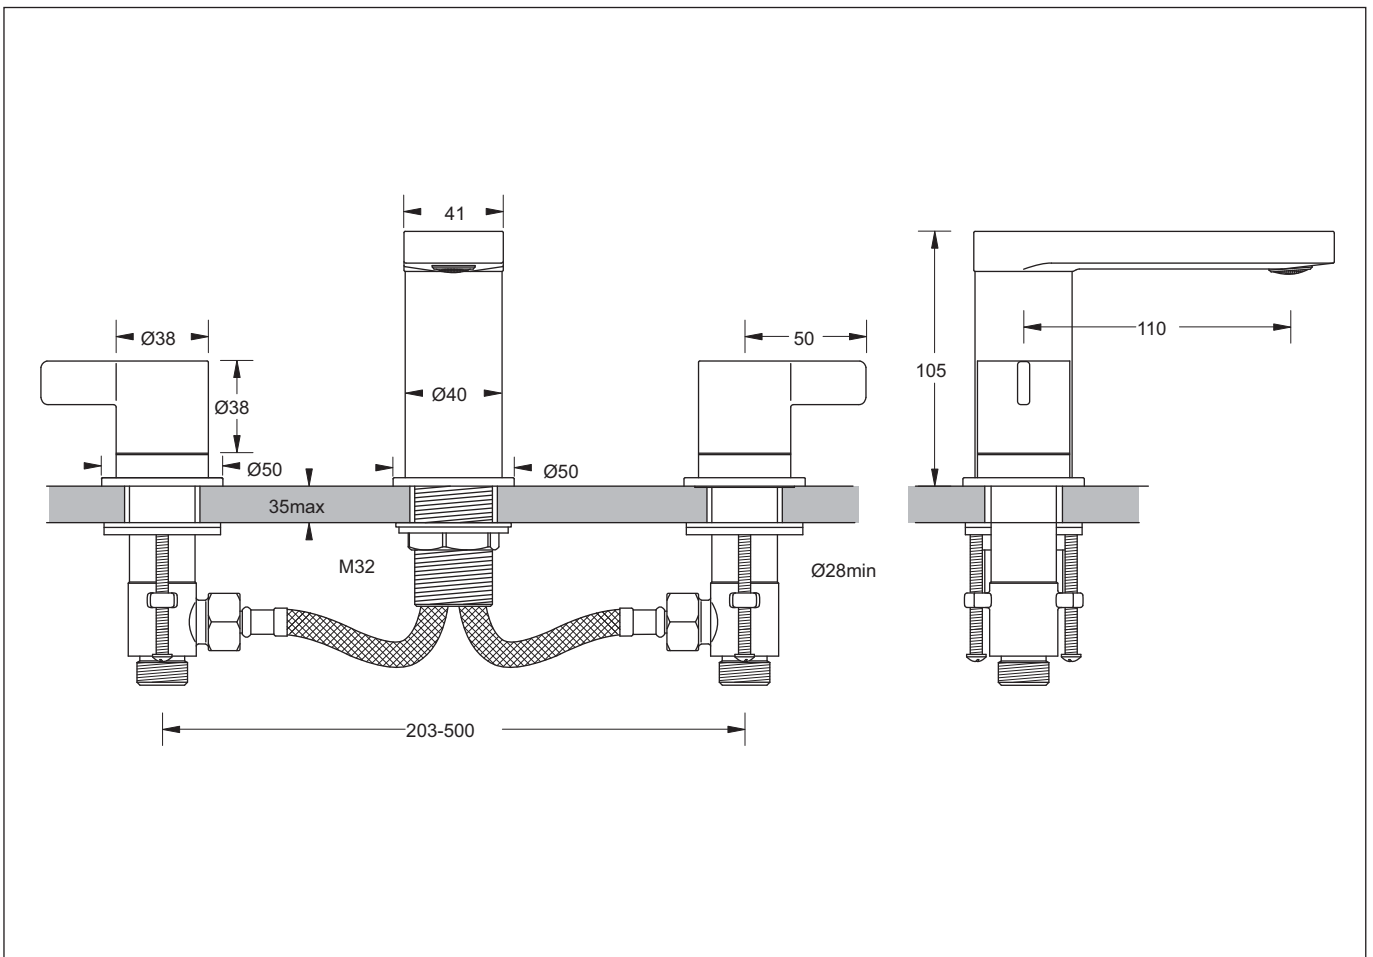

marbletrend

MTM313

December 2016

SUPERSEDES ALL PREVIOUS ISSUES

14.1.4

MADEIRA BASIN SET

TWIN TAPS WITH SEPARATE SPOUT

MADEIRA BASIN SET

TWIN TAPS WITH SEPARATE SPOUT

- Attractively styled basin set with a fixed spout
- Separate quarter turn lever activation for hot and cold with a vertical lever design style
- Rectangular spout pattern with aerator
- Quality 35mm diameter ceramic discs provides accurate flow and mixing temperature control
- Adjustable fixings to accommodate benchtop thicknesses up to 35mm

Provided		
Item	Description	Code
Tapware	Madeira Basin Set	MTM313
Installation	Instruction sheet	✓

All dimensions are in millimetres and are subject to normal manufacturing variation.
 As product development is ongoing BPA reserves the right to vary specifications without notice.
 Bathroom Products Australia P/L ABN 87 079 297 617