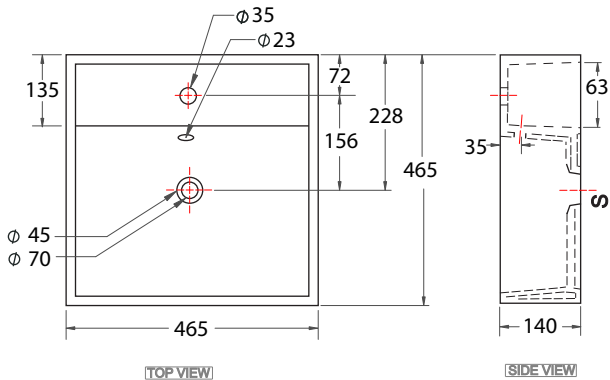

REAR VIEW

NOTE:

(1) ALL MEASUREMENTS ARE IN (mm)

(2) THIS DWG. IS NOT TO SCALE

(3) DIMENSIONS ARE NOMINAL AND MAY CHANGE DUE TO MANUFACTURING TOLERANCES

Product Drawing

TITLE: Park Avenue Counter Top Basin (Abey)

REV NO. 001

SCALE: NOT TO SCALE

DWN BY: Greg

DATE: 10-04-2015

Code No. 123339

CHECKED AND APPROVED BY:

Development Manager

File: