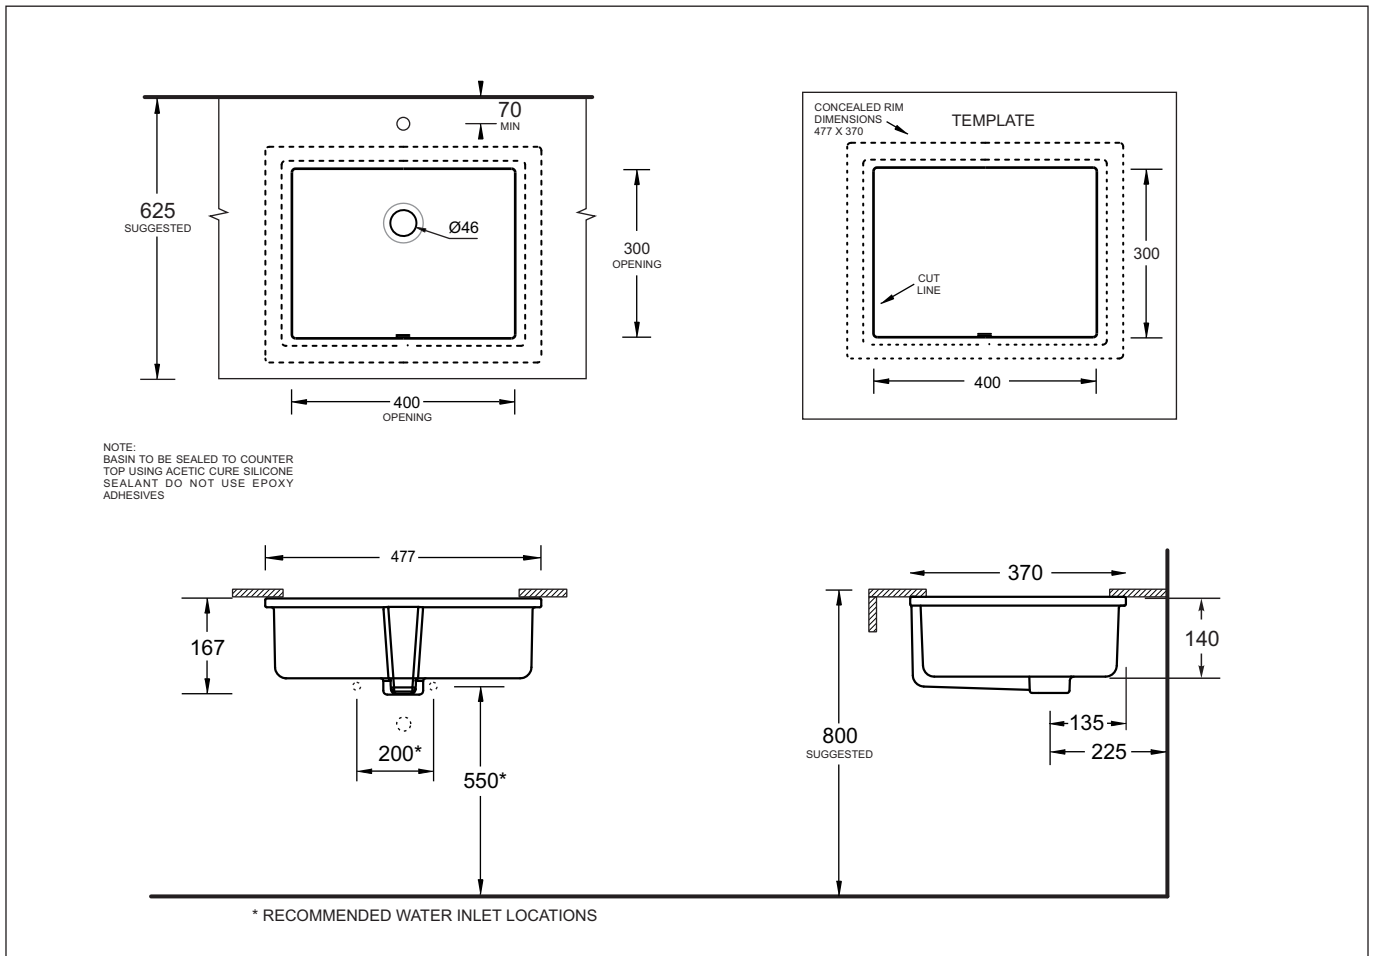

**QUADO**  
UNDER-COUNTER VANITY BASIN

Nominal size 477 x 370mm

0 TAPHOLE

## UNDER-COUNTER VANITY BASIN

- Modern styled square vitreous china under-counter vanity basin
- Suitable for commercial or domestic application
- Matching toilet suite available for bathroom coordination
- Standard overflow with chrome trim
- Basin depth 110mm
- No tap hole
- 32mm waste outlet
- Size 477 x 370mm
- Capacity 7.5L

### Provided

Item	Description	Code
Basin	Quado Under-counter Basin	J3120.0
Installation	Counter Template Kit	✓
Plug & Waste	32/40mm Overflow-Plastic	PW2

### Optional

Plug & Waste	32/40mm Overflow-Chrome	PW1
--------------	-------------------------	-----

All dimensions are in millimetres and are subject to normal manufacturing variation of +/- 3mm on all surfaces. As product development is ongoing BPA reserves the right to vary specifications without notice