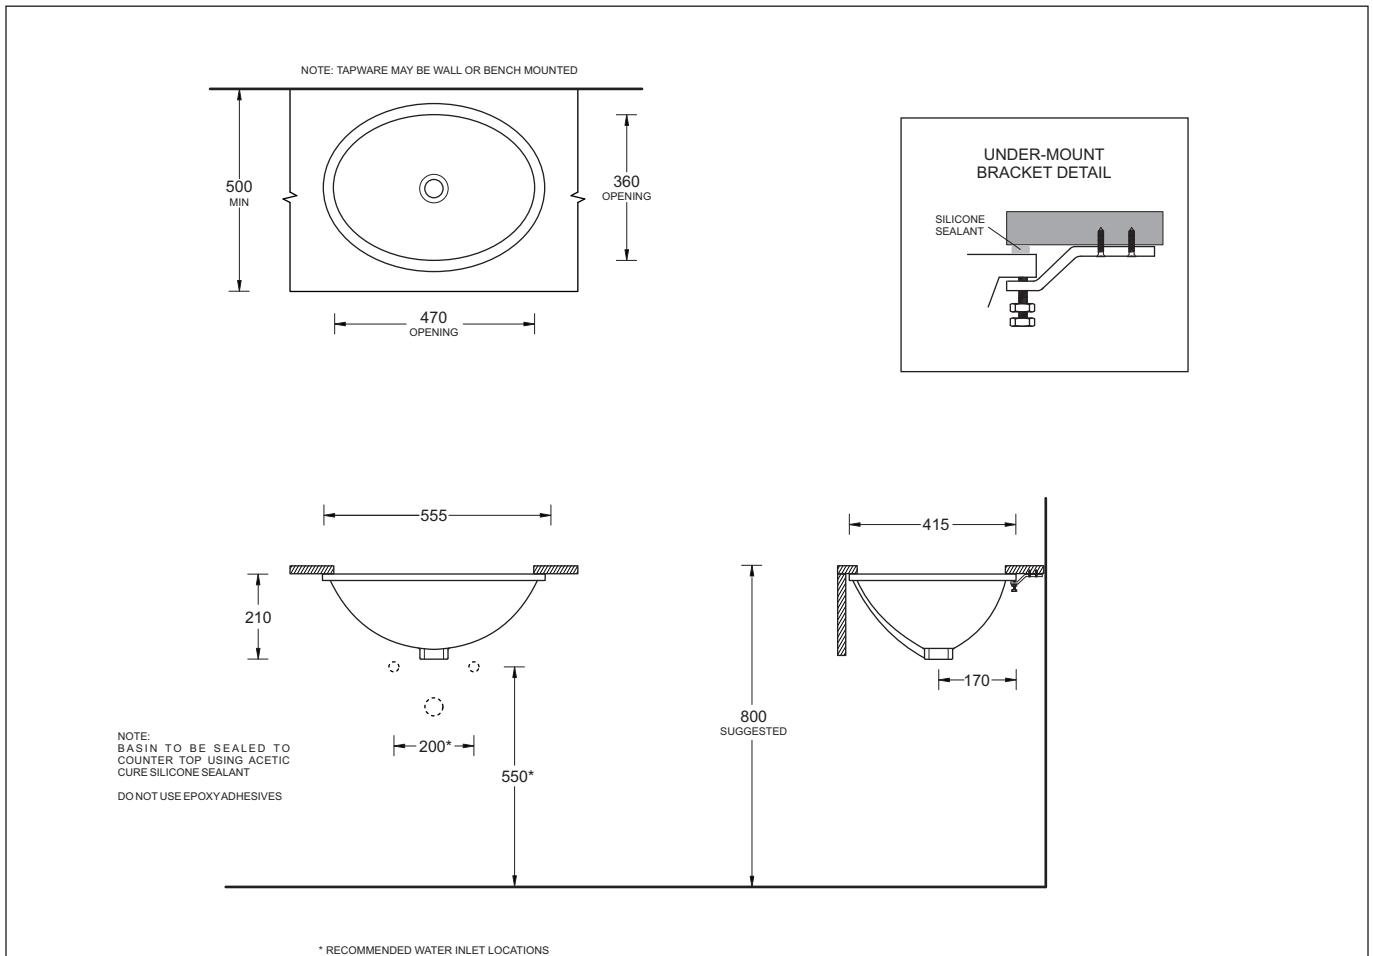

YORK
UNDER COUNTER VANITY BASIN

Nominal size 555 x 415mm

0 TAPHOLE

- Traditional style vitreous china under counter vanity basin .
- Standard overflow (no trim)
- No taphole
- 32mm waste outlet
- 555 x 415mm

Provided

Item	Description	Code
Basin	York Under-counter Basin	J3122
Installation	Under-mount bracket Kit	
Installation	Counter Template	✓
Plug & Waste	32mm Overflow Pop-up Waste	Pw5

JohnsonSuisse

All dimensions are in millimetres and are subject to normal manufacturing variation of +/- 3mm on all surfaces. As product development is ongoing BPA reserves the right to vary specifications without notice