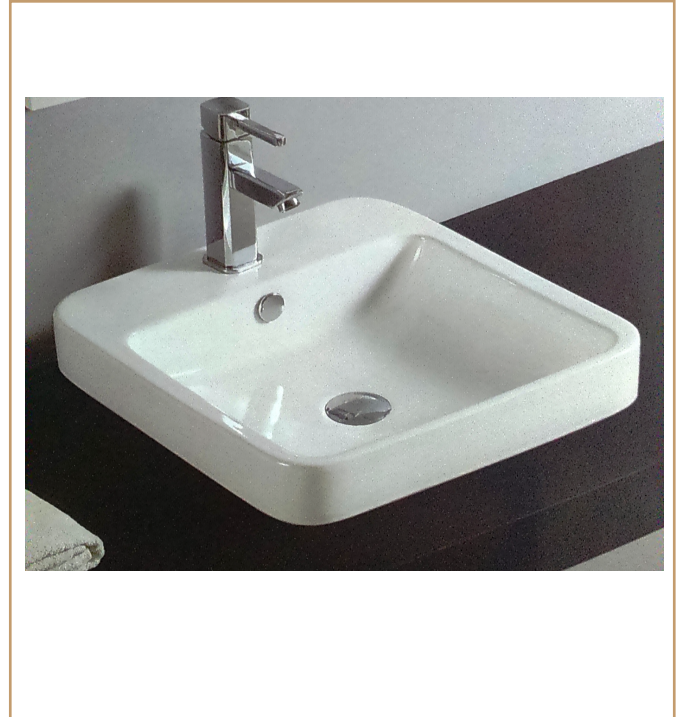

GARETH ASHTON

Madison Avenue Drop In Vanity Basin

<u>Product</u>	<u>Codes</u>	<u>Description</u>
Wall Basin	123344	Madison Avenue Drop In Vanity Basin
<i>Supplied with</i>		
Waste	388005	Chrome plated pop up waste 40mm
Cut out template		

Features

High quality vitreous china basin which complies with all requirements of international standards for water absorption and glaze finish. It also complies with all requirements of ASNZ 1760 and is supplied with cut-out template and pop up waste.