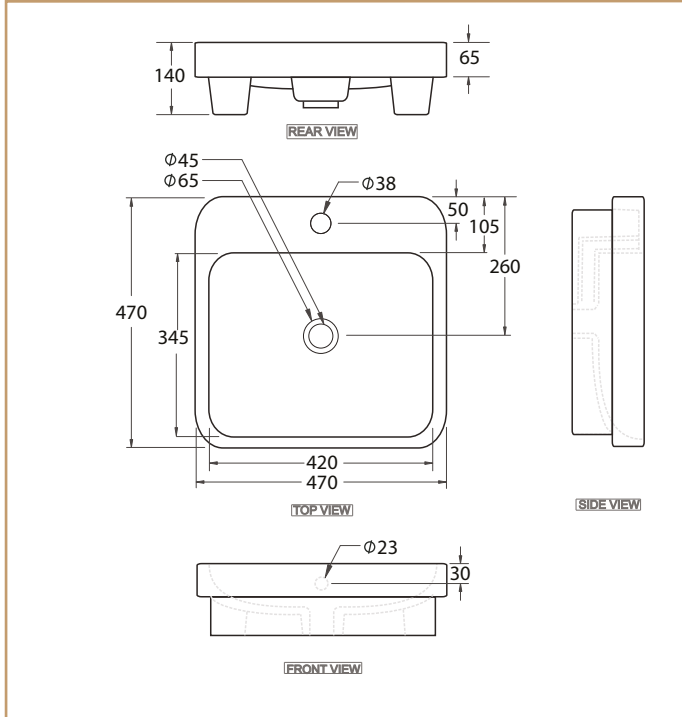

GARETH ASHTON

Madison Avenue Drop In Vanity Basin

<u>Product</u>	<u>Codes</u>	<u>Description</u>
Wall Basin	123344	Madison Avenue Drop In Vanity Basin
<i>Supplied with</i>		
Waste	388005	Chrome plated pop up waste 40mm
Cut out template		

Features

High quality vitreous china basin which complies with all requirements of international standards for water absorption and glaze finish. It also complies with all requirements of ASNZ 1760 and is supplied with cut-out template and pop up waste.