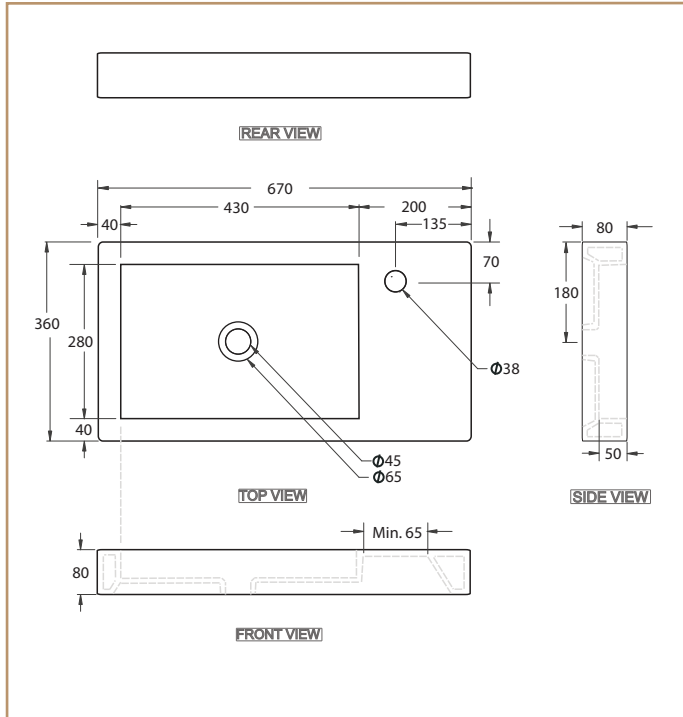

GARETH ASHTON

Park Avenue Counter Top with Side Platform

<u>Product</u>	<u>Codes</u>	<u>Description</u>
Basin	123346	Park Avenue Counter Top with Side Platform
<i>Supplied with</i>		
Waste	388005	Chrome plated pop up waste 40mm
Template		Park Avenue Counter Top with Side Platform Cut-out template

Features

High quality vitreous china basin which complies with all requirements of international standards for water absorption and glaze finish. It also complies with all requirements of AS/NZ 1760 and is supplied with cut-out template and pop up waste.