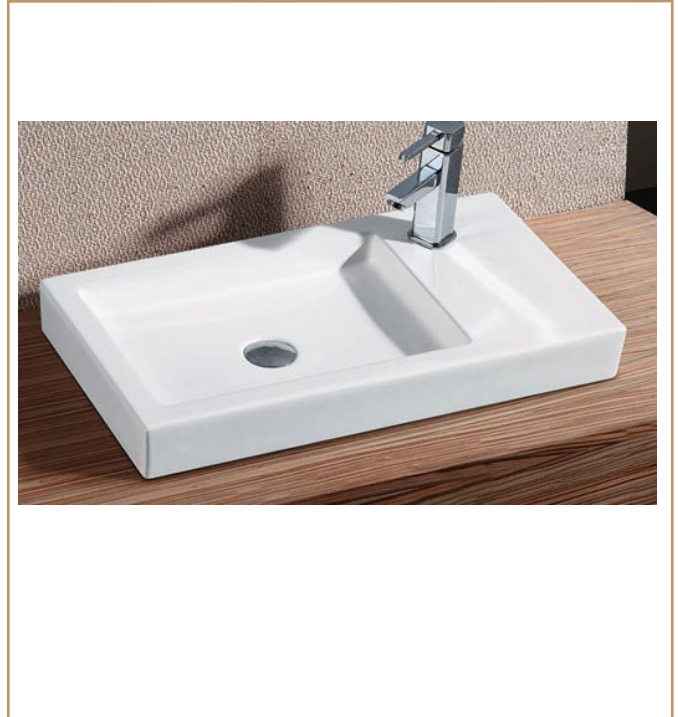

GARETH ASHTON

Park Avenue Counter Top with Side Platform

<u>Product</u>	<u>Codes</u>	<u>Description</u>
Basin	123346	Park Avenue Counter Top with Side Platform
<i>Supplied with</i>		
Waste	388005	Chrome plated pop up waste 40mm
Template		Park Avenue Counter Top with Side Platform Cut-out template

Features

High quality vitreous china basin which complies with all requirements of international standards for water absorption and glaze finish. It also complies with all requirements of AS/NZ 1760 and is supplied with cut-out template and pop up waste.