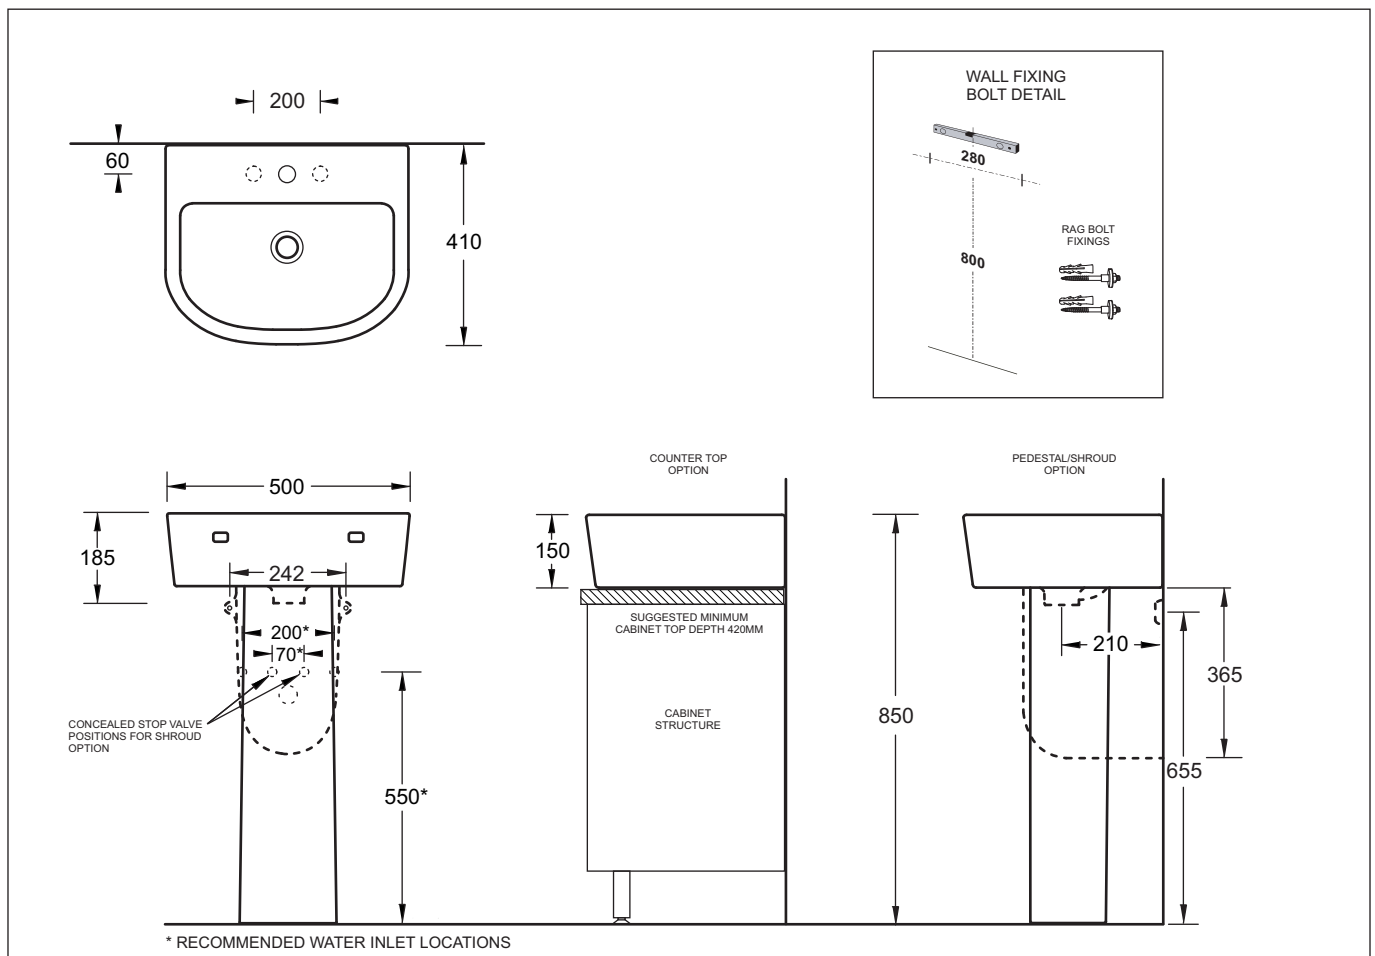

LIFE

WALL/PEDESTAL BASIN

Nominal Size 500 x 410mm

1 or 3 TAPHOLE

LIFE

WALL/PEDESTAL BASIN

- Modern vitreous china wall basin with pedestal or shroud options
- Can be counter top mounted if desired
- Matching toilet suite available
- Standard overflow
- Available with 1 or 3 tap holes
- 32mm waste outlet
- Bowl capacity 6.5L
- 500 x 410mm

Provided

Item	Description	Code
Basin	Life Wall Basin	J3070
Overflow Trim	CP Cap - JS	X063
Installation	Wall Installation Kit (Rag Bolts)	X022
Plug & Waste	32/40mm Overflow-Plastic	PW2

Optional

Pedestal	Life Pedestal	J3075
Shroud	Life Shroud	J3076
Plug & Waste	32/40mm Overflow-Chrome	PW1

All dimensions are in millimetres and are subject to normal manufacturing variation of +/- 3mm on all surfaces. As product development is ongoing BPA reserves the right to vary specifications without notice