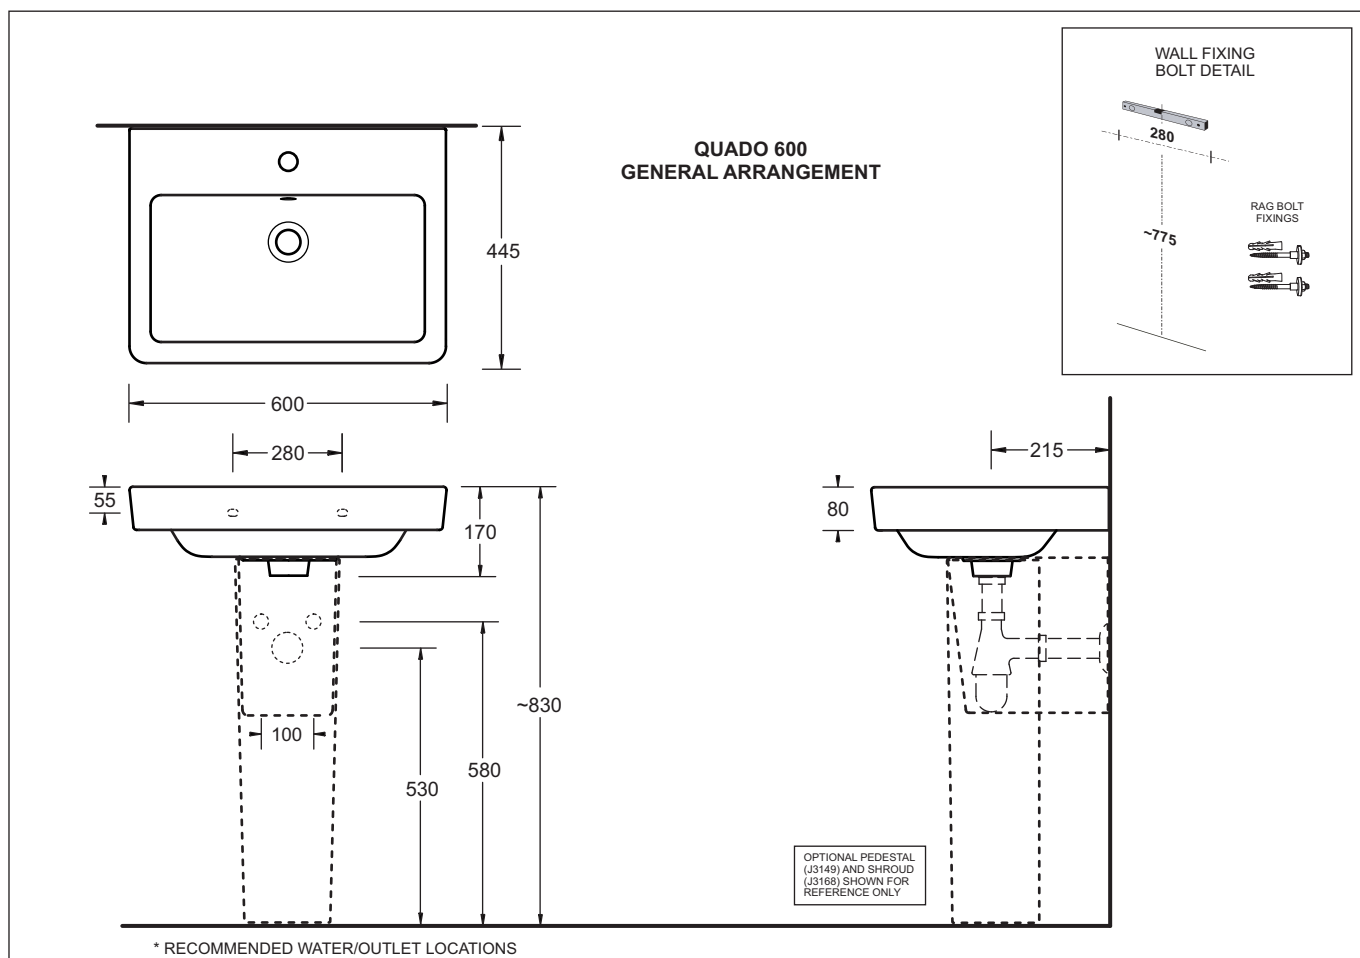

**QUADO 600**  
WALL/PEDESTAL BASIN

Nominal Size 600 x 445mm

1 TAPHOLE

## WALL/PEDESTAL BASIN

- Contemporary rectangular form ceramic wall basin
- Features a wide soap platform area
- Standard overflow
- Available with 0 or 1 taphole
- 32mm waste outlet (not included)
- Optional matching shroud or pedestal is available
- Bowl capacity 7.1L
- 600 x 445mm

### Provided

Item	Description	Code
Basin	Quado 600 Wall Basin	J3164
Overflow Trim	CP Cap - JS	X063
Installation	Wall Installation Kit (Rag Bolts)	X022
Plug & Waste	Pop-up Waste 32mm-Chrome	PW5

### Optional

Pedestal	Standard Shroud	J3149
Pedestal	Standard Pedestal	J3168
Plug & Waste	32/40mm Overflow-Chrome	PW1

All dimensions are in millimetres and are subject to normal manufacturing variation of +/- 3mm on all surfaces. As product development is ongoing BPA reserves the right to vary specifications without notice