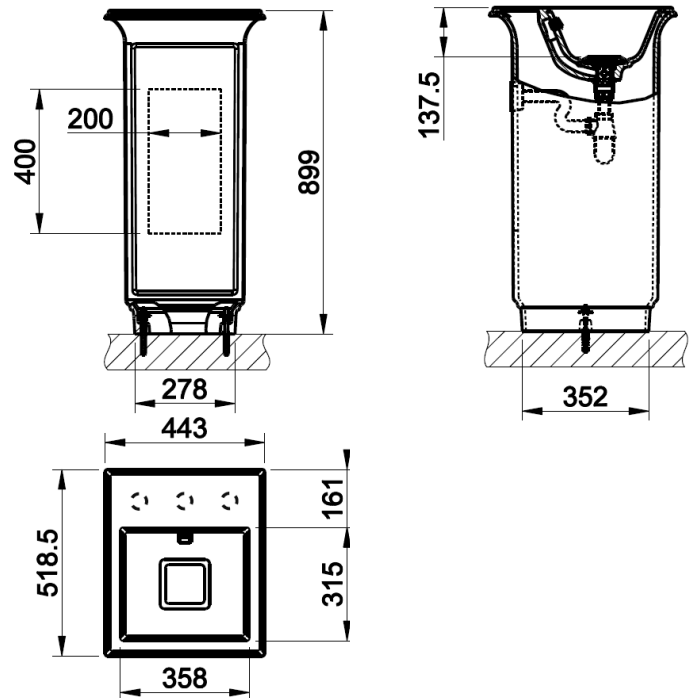

ELEGANZA FREESTANDING WASHBASIN WITH DECK

GESSI®

Note: all recommended installation dimensions are for reference only.

CHARACTERISTICS:

Description: Freestanding Washbasin

Model Number: 46825

Set: Washbasin + Grid Drain + Wall Waste

Color: 00 White (Alpine, Polar, Italian White)

Finish: Matt Cristalplant

Material: Cristalplant

Dimensions: 52 x 44 x h90 cm

Weight: 37,5 Kg

Packing per europallet: 2

Other Information: Made in Italy

RELEVANT ACCESSORIES INCLUDED:

- Gessi exclusive overflow cover plug
- Grid drain and wall waste (always open)
- Fischer floor fixing kit

TECHNICAL DATA:

DESIGN:

- Elegant and timeless design
- Perfectly matches sanitary and tap design
- Also available with floor waste (46823)
- Fully finished on 4 sides
- Exclusive Gessi hidden waste
- External laquering upon request, specify RAL color code (46826 wall waste – 46824 floor waste)

FUNCTIONALITY:

- **ECO** material, fully recyclable
- Freestanding installation
- Base is leveled for optimum floor installation
- Possible installation with counter taps and 3 holes counter taps
- Possible installation with floor standing taps or wall mounted taps
- Washbasin with overflow