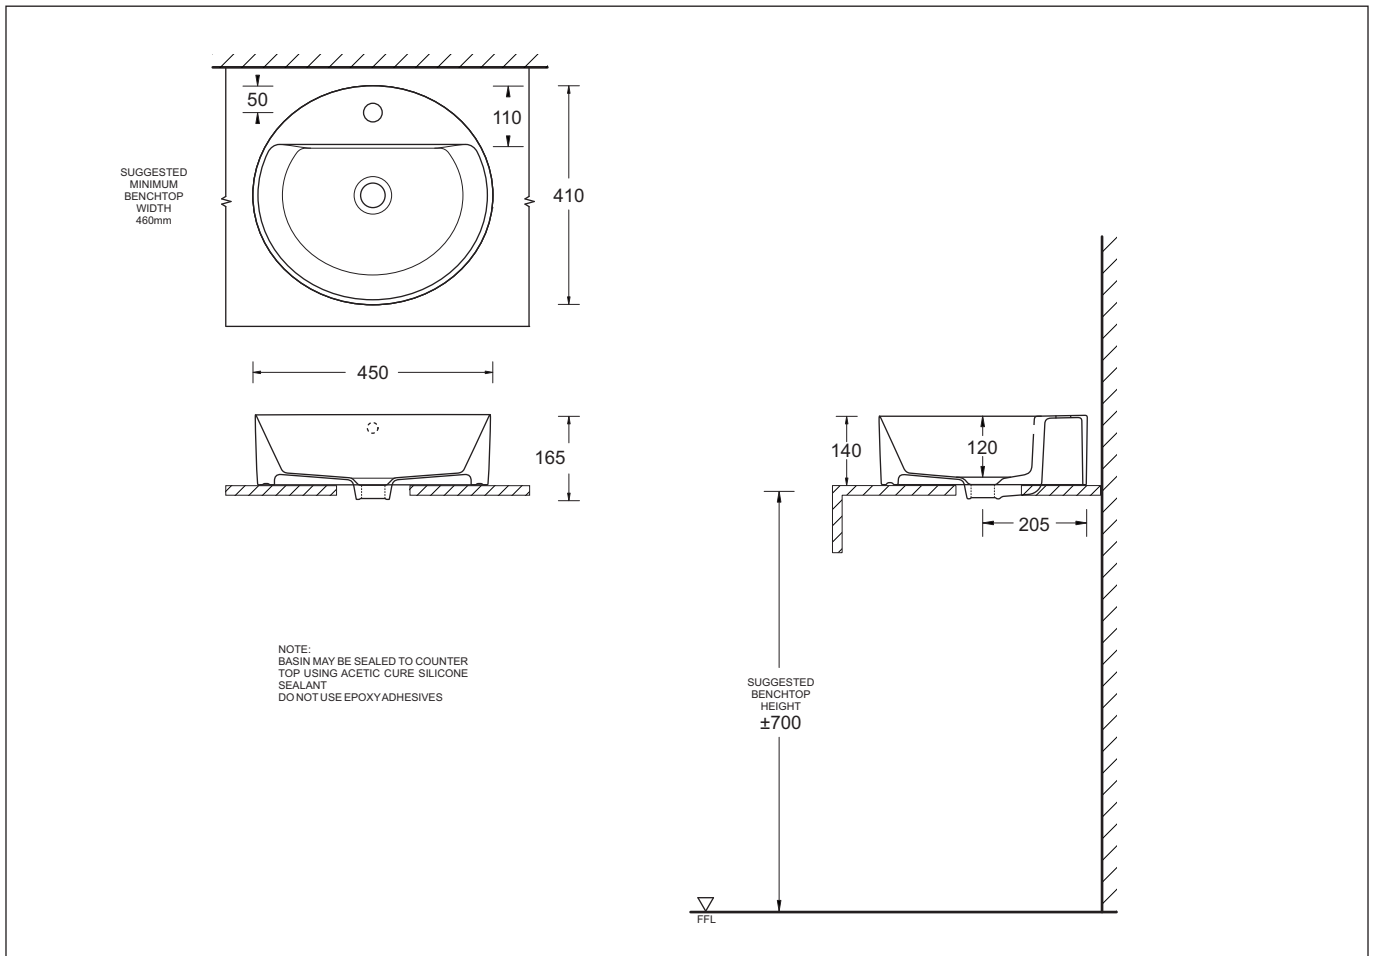

GEMELLI

OVAL
COUNTER TOP VESSEL BASIN

Nominal size 450 x 410mm

1 TAPHOLE

- Attractive oval style vitreous china vessel basin
- Vessel designed for counter top installation
- Standard overflow
- 1 tap hole
- 32mm waste outlet
- Basin capacity 5.5L
- 450 x 410mm oval size

Provided

Item	Description	Code
Basin	Gemelli Oval Counter Top Vessel Basin	J3245.1
Overflow Trim	CP Cap - Cotto	X065
Installation	Counter Template Kit	✓
Plug & Waste	Pop-up waste-Chrome	PW5

Optional

Plug & Waste	32/40mm Overflow-Chrome	PW1
--------------	-------------------------	-----

All dimensions are in millimetres and are subject to normal manufacturing variation of +/- 3mm on all surfaces. As product development is ongoing BPA reserves the right to vary specifications without notice