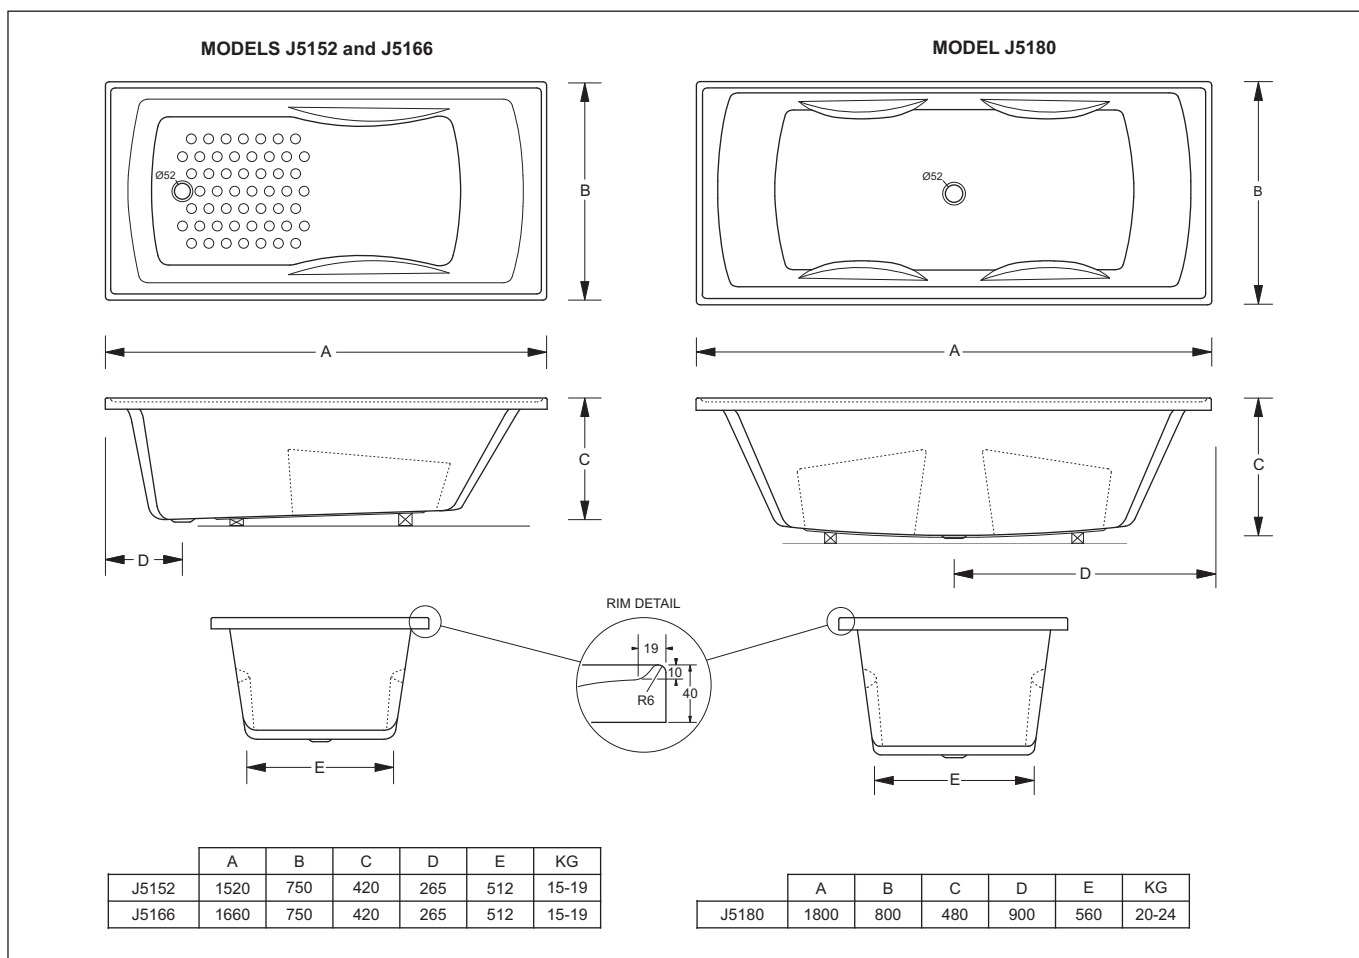

J5152/J5166

J5180

JohnsonSuisse

SELECT MKII

MOULDED ACRYLIC BATH SERIES

G E M I N I

- Premium moulded acrylic baths designed for both practicality and economy
- 3 sizes available - two singles and a large twin bath
- Anatomical design form for maximum bathing comfort
- Modern styling with simple easy-clean lines
- All models have integrally moulded arm rests
- Suitable for domestic applications
- Floor supports are permanently fixed to the bath base for easy installation
- Self levelling base without mortar bedding

Provided

Item	Description	Code
Bath	Select MkII Single 1520 x 750	J5152
Bath	Select MkII Single 1660 x 750	J5166
Bath	Select MkII Twin 1800 x 800	J5180
Installation	Installation Sheet	✓

All dimensions are in millimetres and are subject to normal manufacturing variation. Gemini Industries reserves the right to vary specifications without notice.