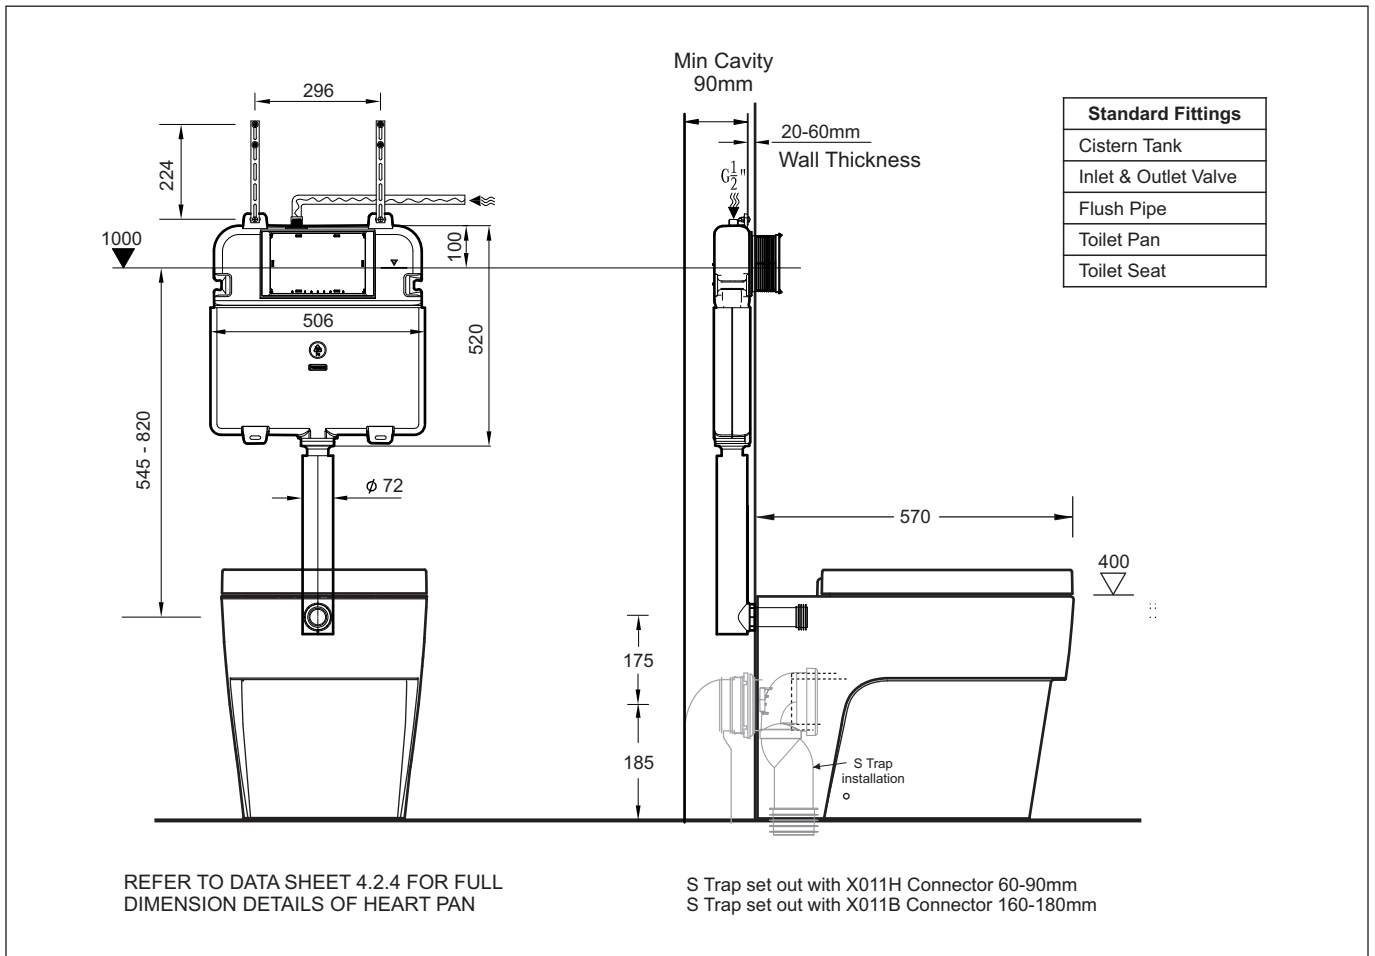

## INWALL CISTERN WITH WALL FACED PAN

- A concealed inwall cistern coupled with a wall faced pan
- Standard inwall unit that is suitable for commercial or domestic applications
- Top water entry
- 4 Star WELS rated
- Five attractive button actuator styles with different finishes
- Minimum 90mm cavity depth
- Suitable for tiled wall thickness of 20 to 60mm
- S trap set out 60-90mm P trap set out 185mm

### Options

Button	Dual Flush Button	Available in:	JB40
Button	Dual Flush Button	Chrome, Matt White, Black	JB50
Button	Dual Flush Button		JB60
Button	Dual Flush Button	Dimensions: 245 x 165mm	JB70
Button	Dual Flush Button		JB80

*JohnsonSuisse*

All dimensions are in millimetres and are subject to normal manufacturing variation of +/- 3mm on all surfaces. As product development is ongoing BPA reserves the right to vary specifications without notice