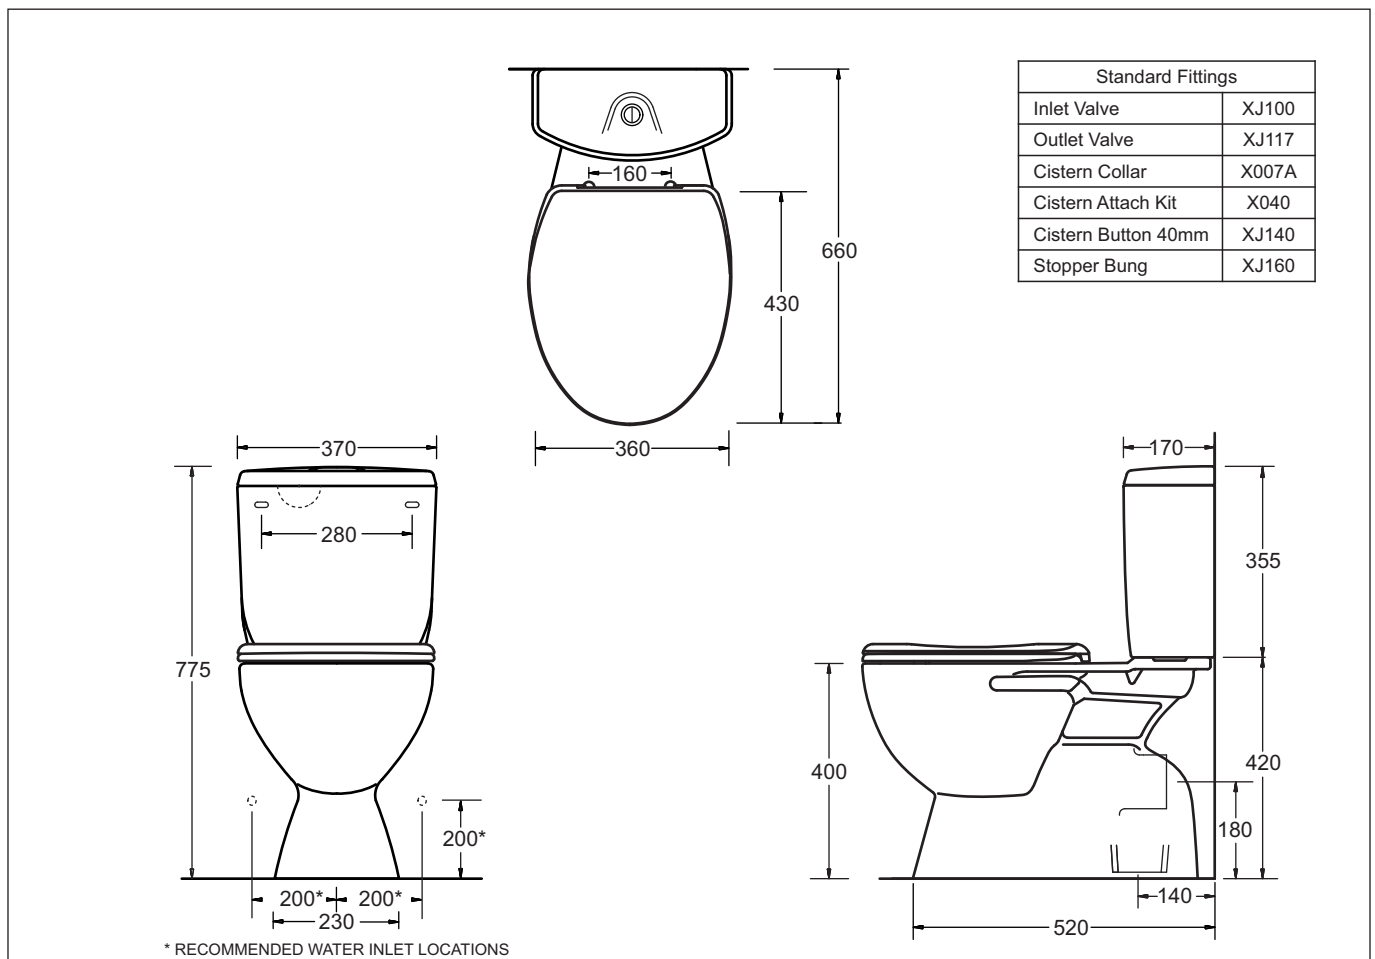

CIVIC
CLOSE COUPLED TOILET SUITE
S or P TRAP

CIVIC

CLOSE COUPLED TOILET SUITE

- Functional and stylish vitreous china close coupled suite
- Compact Australian designed suite
- Water saving 4 Star WELS efficiency
- 4.5/3L Dual Flush
- Set out S Trap 140mm P Trap 180mm
- LH/RH water inlet option
- Cistern fixed with metal plate (no through holes)
- Quality seat with stainless steel hinges

Provided

Item	Description	Code
Toilet	Civic S Close Coupled Pan	J2010
Toilet	Civic P Close Coupled Pan	J2011
Cistern	Civic Cistern	J2100C
Seat	Luton Toilet Seat	J2802
Installation	Instruction Sheet	✓

Optional

Seat	Plaza Soft Close Seat	RB6041
------	-----------------------	--------

All dimensions are in millimetres and are subject to normal manufacturing variation of +/- 3mm on all surfaces. As product development is ongoing BPA reserves the right to vary specifications without notice.