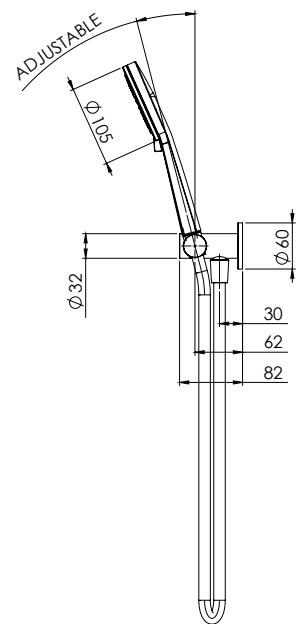

PHOENIX

VIVID SLIMLINE HAND SHOWER

PRODUCT CODE: VS6630-00
 FINISH: CHROME
 WELS: 3 STAR - 7.5 LT/MIN

INFORMATION:

TEMPERATURE RATING: MIN 1° - MAX 75°
 PRESSURE RATING: MIN 150 kPa - MAX 500 kPa

SPECIFICATIONS

PACKAGING INCLUDES

- 1 x Shower hand piece
- 1 x Wall bracket
- 1 x Installation kit
- 1 x Hose
- 1 x Installation instructions
- 1 x Warranty card

PLEASE [CLICK HERE](#) TO VIEW FULL WARRANTY

While we aim to ensure the specifications shown are correct at time of printing, Phoenix Tapware reserves the right to make modifications without prior notice. Always use the physical product measurements for mark-ups and roughing-in as the line drawing shown may differ from the actual product over time. All measurements are shown in millimetres.