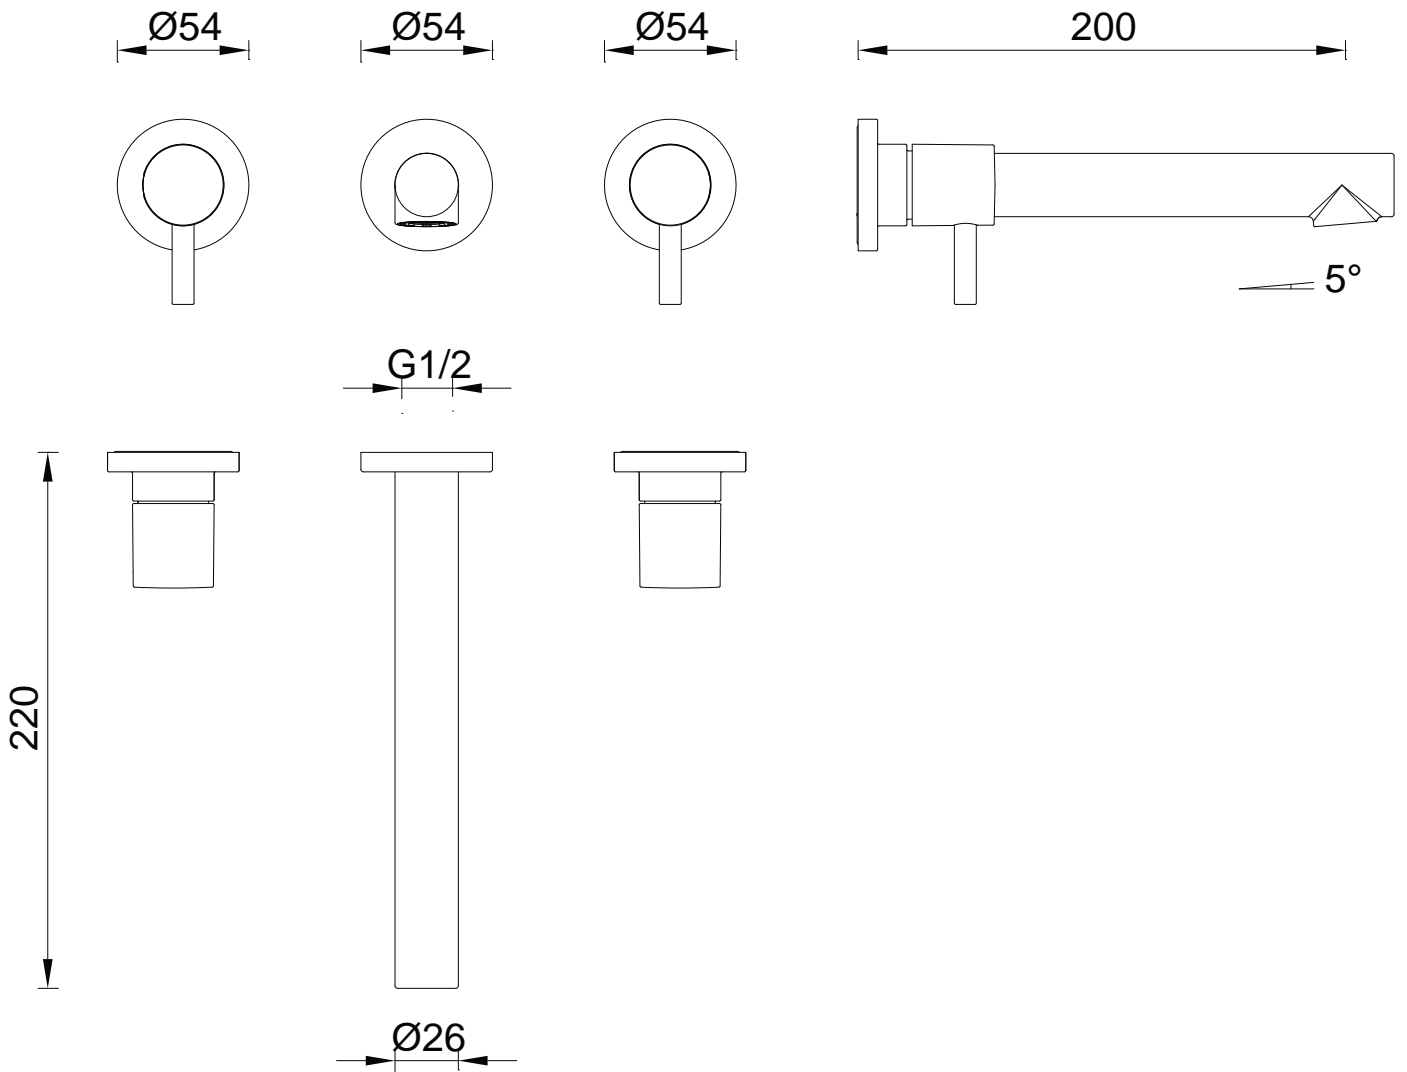

3WS

Gareth Ashton 3 Piece Wall Basin Set

3WS

4 Star Flow Rate 7.0L/min

Chrome