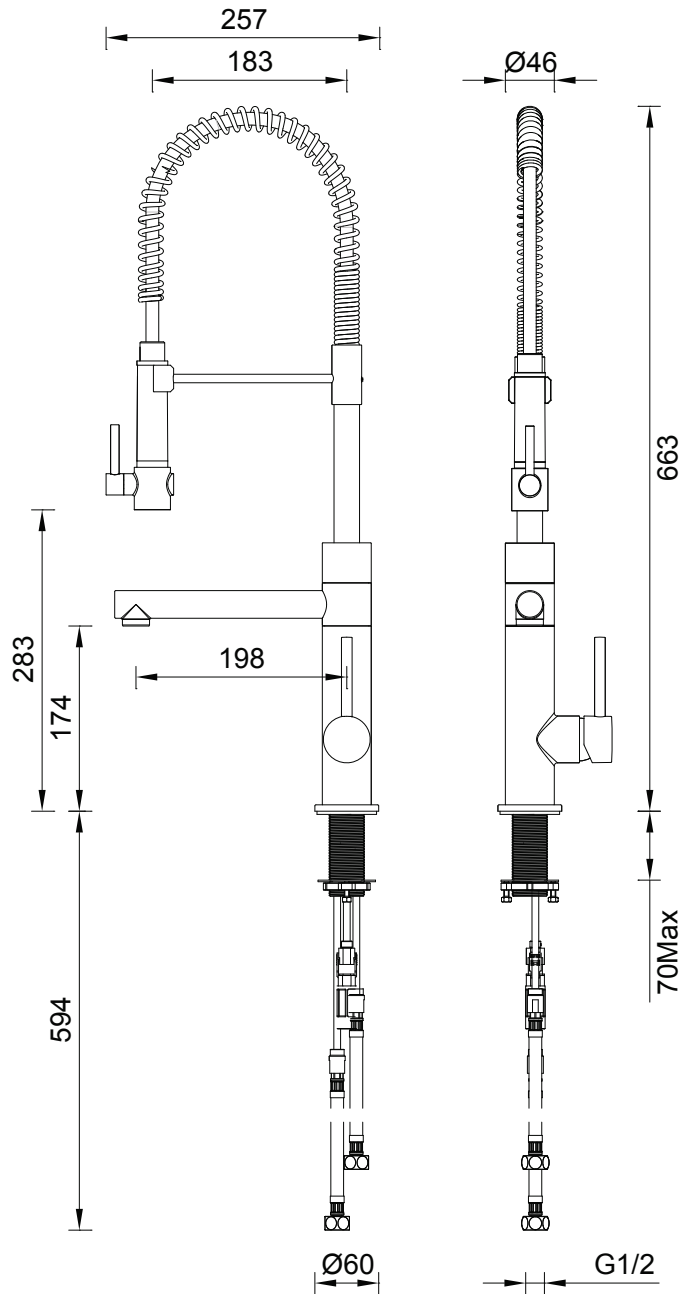

3K5

Gareth Ashton Side Lever Sink Mixer

3K5

4 Star Flow Rate 6.5L/min

Chrome