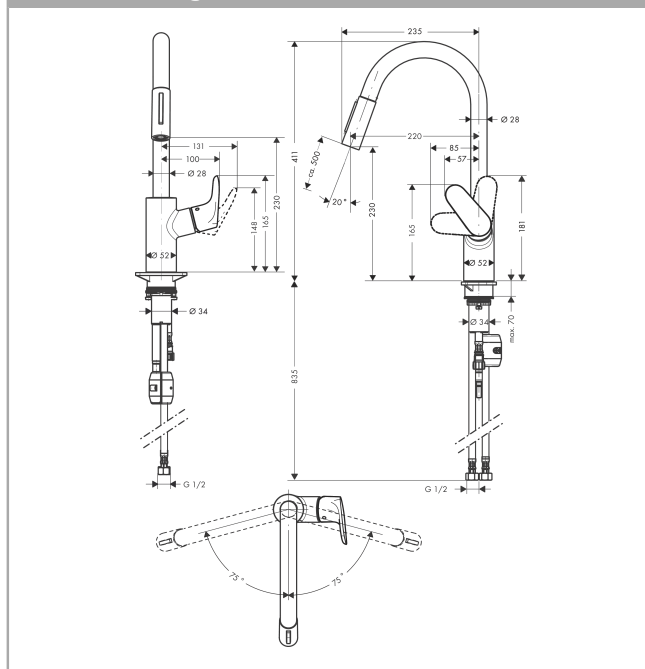

## Focus

Single lever kitchen mixer with pull-out spray 7l/min.

Surfaces: **chrome** Article Number: **31815003**

### product features

- swivel range 150°
- vertical handle position for comfortable handling also with little space in front of the wall
- laminar spray and shower spray
- lockable spray, spray returns through pressing spray diverter
- MagFit magnetic shower support
- quick connect shower hose
- suitable for continuous flow water heaters

## Scale drawing