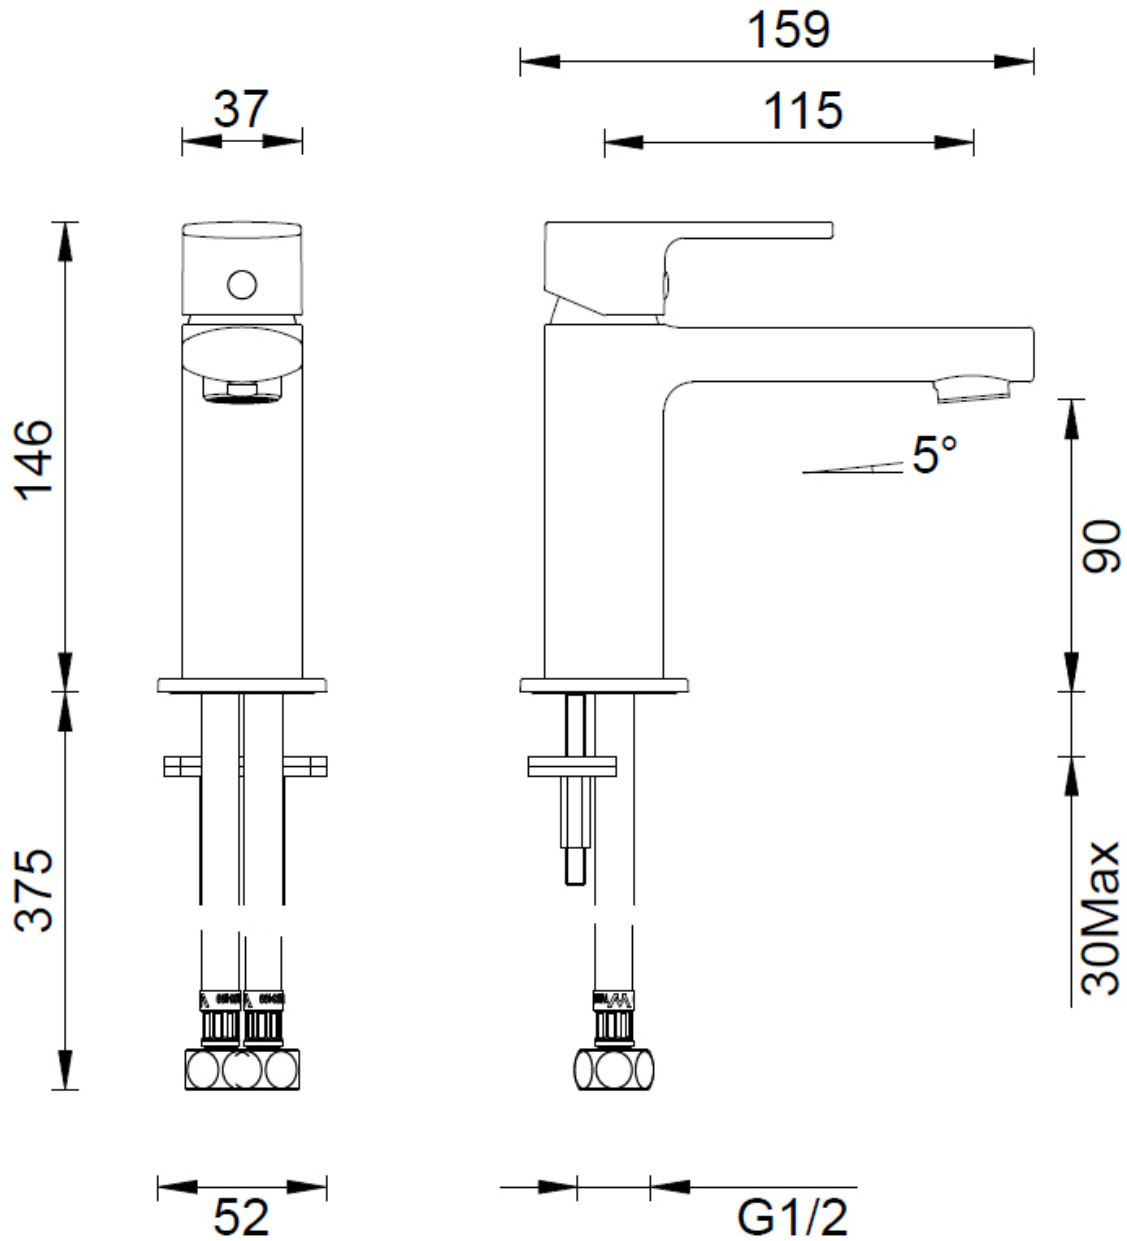

2B1

Gareth Ashton Basin Mixer

2B1

5 Star Flow Rate 5.0L/min Chrome