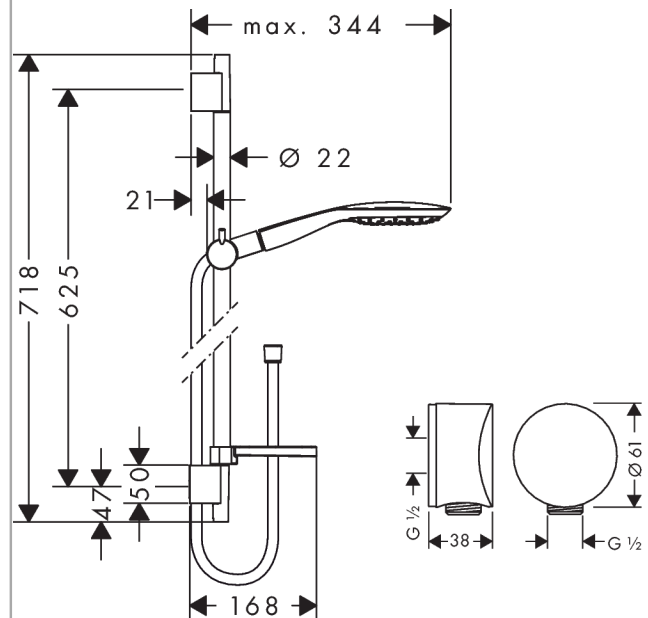

Raindance Select

Raindance Select E150 U'S Puro 65 AUS

Surfaces: **chrome** Article Number: **26635003**

Description

product features

- convenient diversion via Select button
- shower head size: 150 mm
- maximum flow rate (at 0.3 MPa): 9 l/min

consists of

- Unica'S Puro wall bar 0.65 m (#28632XXX)
- Casetta'S Puro soap dish (#28679XXX)

Technology

Certificates

Product image

Scale drawing

Raindance Select
Raindance Select E150 U'S Puro 65 AUS
Surfaces: **chrome** Article Number: **26635003**