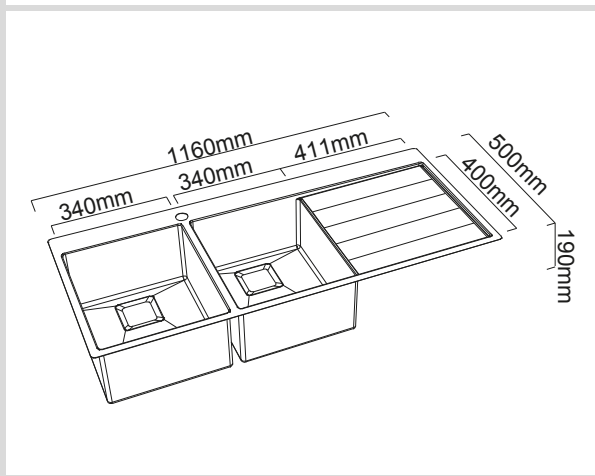

Model Code: ST340DL

Included Accessories

Optional Accessories

Dimensions

Specifications

Description	Double Bowls with a drainer, Inset or flush-mount sink
Overall Sink Size	1160mm x 500mm x 190mm deep
Bowl Dimensions	340mm x 400mm x 190mm deep 340mm x 400mm x 190mm deep
Drainer Length	411mm
Technic	Fabrication
Material	Stainless steel SUS304

Installation

Fixings	Inset clips supplied
Template	n/a
Min Cabinet Size	780mm
Waste Holes	2 x 90mm square Compatible with waste disposal

Plumbing

Waste Fittings	2 x (90mm x 2") basket wastes included
Overflow	n/a

Packaging

Carton Type	EPS protection & individual carton
Gross Weight	16.25Kg
Carton Size	1240mm x 310mm x 580mm
Pack QTY	1

SURFACE FINISH

WASTE KIT

MATERIAL

INSTALLATION OPTIONS

PROFILE