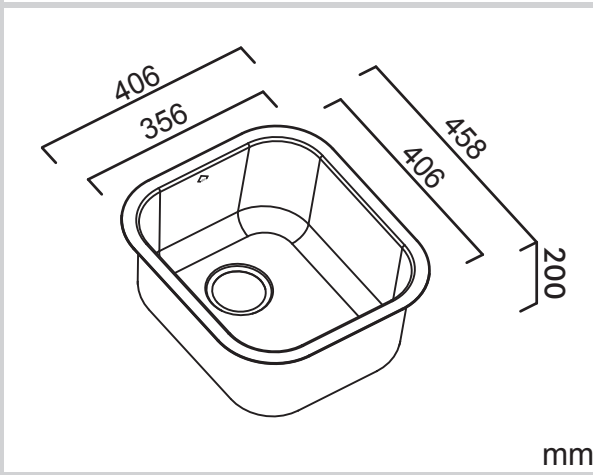

Model Code: Q100U

Included Accessories

 Undermount Clip	 6020	 AQCB
 ADT1		

Optional Accessories

 DBR10S	 CBB475U	 DR006

Dimensions

Specifications

Description	Single bowl, undermount sink
Overall Sink Size	406mm x 458mm x 200mm deep
Bowl Dimensions	356mm x 406mm x 200mm deep
Drainer Length	
Technic	N/A
Material	Press Stainless steel SUS304

Installation

Fixings	Undermount clips supplied
Template	Supplied
Min Cabinet Size	446mm
Waste Holes	1 x 90mm round Compatible with waste disposal

SURFACE FINISH

WASTE KIT

MATERIAL

INSTALLATION OPTIONS

PROFILE

Plumbing

Waste Fittings	1 x (90mm x 2") basket waste included
Overflow	Available, conditions apply

Packaging

Carton Type	EPS protection & individual carton
Gross Weight	7.61Kg
Carton Size	545mm x 510mm x 290mm
Pack QTY	1