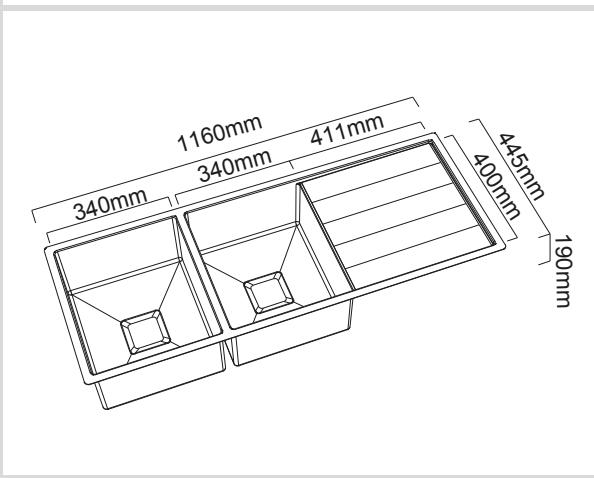

Model Code: ST340DU

Included Accessories

Optional Accessories

Dimensions

Specifications

Description	Double Bowls with a drainer, undermount sink
Overall Sink Size	1160mm x 445mm x 190mm deep
Bowl Dimensions	340mm x 400mm x 190mm deep 340mm x 400mm x 190mm deep
Drainer Length	411mm
Technic	Fabrication
Material	Stainless steel SUS304

Installation

Fixings	Undermount clips supplied
Template	n/a
Min Cabinet Size	1200mm
Waste Holes	2 x 90mm square Compatible with waste disposal

Plumbing

Waste Fittings	2 x (90mm x 2") basket wastes included
Overflow	n/a

Packaging

Carton Type	EPS protection & individual carton
Gross Weight	12.95Kg
Carton Size	1240mm x 300mm x 540mm
Pack QTY	1

SURFACE FINISH

WASTE KIT

MATERIAL

INSTALLATION OPTIONS

PROFILE

Inset Flush-mount