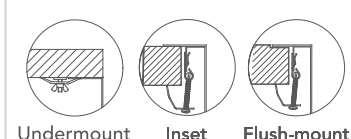

Model Code: ST340DU

Included Accessories

Optional Accessories

Dimensions

Specifications

Description	Double Bowls with a drainer, undermount sink
Overall Sink Size	1160mm x 445mm x 190mm deep
Bowl Dimensions	340mm x 400mm x 190mm deep 340mm x 400mm x 190mm deep
Drainer Length	411mm
Technic	Fabrication
Material	Stainless steel SUS304

Packaging

Carton Type	EPS protection & individual carton
Gross Weight	12.95Kg
Carton Size	1240mm x 300mm x 540mm
Pack QTY	1

SURFACE FINISH

WASTE KIT

MATERIAL

INSTALLATION OPTIONS

PROFILE

Inset Flush-mount