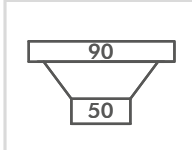

Model Code: ST340DU

Included Accessories

Optional Accessories

Dimensions

Specifications

Description	Double Bowls with a drainer, undermount sink
Overall Sink Size	1160mm x 445mm x 190mm deep
Bowl Dimensions	340mm x 400mm x 190mm deep 340mm x 400mm x 190mm deep
Drainer Length	411mm
Technic	Fabrication
Material	Stainless steel SUS304

Installation

Fixings	Undermount clips supplied
Template	n/a
Min Cabinet Size	1200mm
Waste Holes	2 x 90mm square Compatible with waste disposal

Plumbing

Waste Fittings	2 x (90mm x 2") basket wastes included
Overflow	n/a

Packaging

Carton Type	EPS protection & individual carton
Gross Weight	12.95Kg
Carton Size	1240mm x 300mm x 540mm
Pack QTY	1

SURFACE FINISH

WASTE KIT

MATERIAL

INSTALLATION OPTIONS

PROFILE

Inset Flush-mount