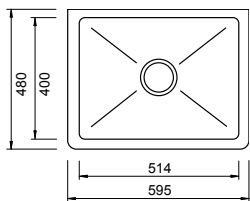

PROVINCIAL COLLECTION

**LOUIS-3W**

ONE AND A HALF BOWL  
CERAMIC SINK

- \_ Bowl Depth – 220mm
- \_ Overall Sink Size – D 220 x L 997 x W 480mm

**LOUIS-2W**

LARGE SINGLE BOWL  
CERAMIC SINK

- \_ Bowl Depth – 220mm
- \_ Overall Sink Size – D 220 x L 795 x W 480mm

**LOUIS-1W**

SMALL SINGLE BOWL  
CERAMIC SINK

- \_ Bowl Depth – 220mm
- \_ Overall Sink Size – D 220 x L 595 x W 480mm