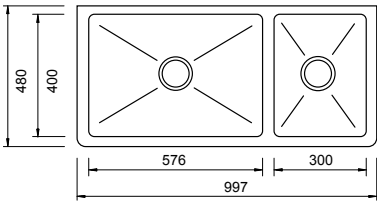

PROVINCIAL COLLECTION

**LOUIS-3W**

ONE AND A HALF BOWL  
CERAMIC SINK

- \_ Bowl Depth – 220mm
- \_ Overall Sink Size – D 220 x L 997 x W 480mm

**LOUIS-2W**

LARGE SINGLE BOWL  
CERAMIC SINK

- \_ Bowl Depth – 220mm
- \_ Overall Sink Size – D 220 x L 795 x W 480mm

**LOUIS-1W**

SMALL SINGLE BOWL  
CERAMIC SINK

- \_ Bowl Depth – 220mm
- \_ Overall Sink Size – D 220 x L 595 x W 480mm