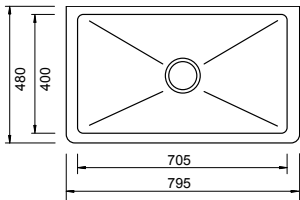

PROVINCIAL COLLECTION

**LOUIS-3W**

ONE AND A HALF BOWL  
CERAMIC SINK

- \_ Bowl Depth – 220mm
- \_ Overall Sink Size – D 220 x L 997 x W 480mm

**LOUIS-2W**

LARGE SINGLE BOWL  
CERAMIC SINK

- \_ Bowl Depth – 220mm
- \_ Overall Sink Size – D 220 x L 795 x W 480mm

**LOUIS-1W**

SMALL SINGLE BOWL  
CERAMIC SINK

- \_ Bowl Depth – 220mm
- \_ Overall Sink Size – D 220 x L 595 x W 480mm