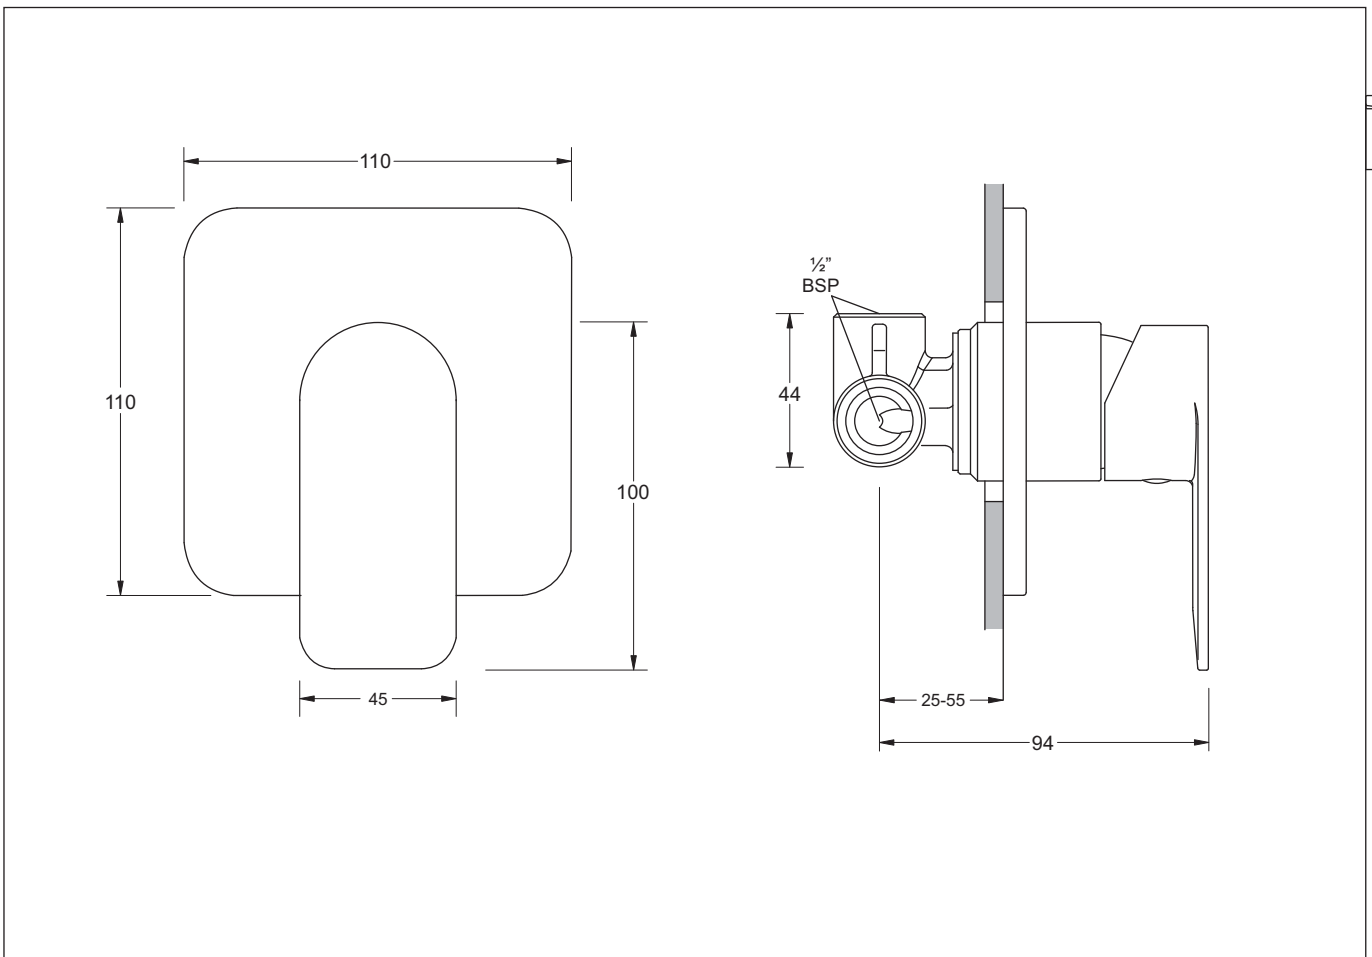

marbletrend

MTS705

December 2016

SUPERSEDES ALL PREVIOUS ISSUES

14.2.7

SARDINA SHOWER MIXER

SINGLE LEVER CONCEALED SHOWER MIXER

SARDINA SHOWER MIXER

SINGLE LEVER CONCEALED SHOWER MIXER

- Attractively styled concealed shower mixer
- Single lever activation with a flat lever design style
- Compact design
- Quality 35mm diameter ceramic disc provides accurate flow and mixing temperature control
- Cover plate adjustable to accommodate different wall/tile thicknesses

Provided

Item	Description	Code
Toilet	Sardina Concealed Shower Mixer	MTS705
Installation	Instruction sheet, Allen key	✓

All dimensions are in millimetres and are subject to normal manufacturing variation.
 As product development is ongoing BPA reserves the right to vary specifications without notice.
Bathroom Products Australia P/L ABN 87 079 297 617