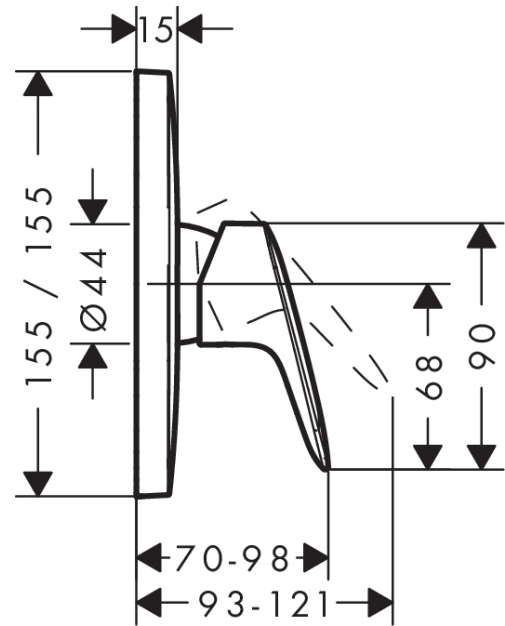

Logis

Single lever shower mixer for concealed installation

Surfaces: **chrome** Article Number: **71605000**

Description

product features

- connection type: basic set
- scope of supply: escutcheon, handle, sleeve, mixing unit

Mandatory Accessoires

- Basic set iBox universal (#01800XXX)

Product image

Scale drawing

Flowchart