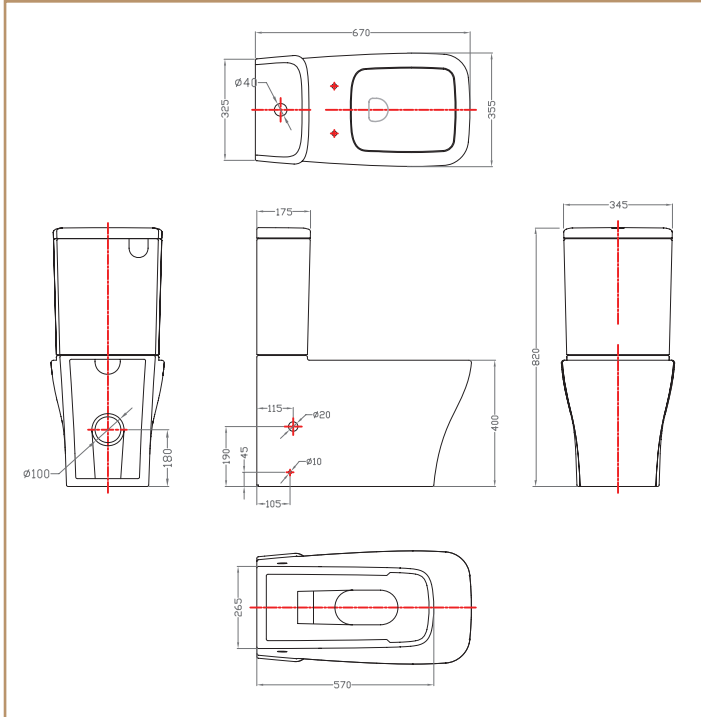

GARETH ASHTON

Madison Avenue CC WF Pan (Universal Inlet)

<u>Product</u>	<u>Codes</u>	<u>Description</u>
Complete Suite:	371445	Madison Avenue CC WF Suite
<i>Complete Suite consisting of:</i>		
Pan Suite	390016	Madison Avenue Pan Suite
<i>Pan Suite Consisting of:</i>		
Pan:	312871	Madison Avenue CC WF Pan
Seat:	384580	Madison Avenue slow close urea seat and cover
Floor Bracket:	189576	Floor fixing Bracket
Pan Connector:	189575	Universal Pan Connector

g

Not Included, Available on Request

Alternate Pan Connector: 189271

Universal Pan Connector (Goose Neck Version)

Features

High quality Vitreous China close coupled wall faced dual flush suite, 4.5 litre full flush, 3 litre half flush, including high quality Urea removable seat and cover. Adjustable set out.