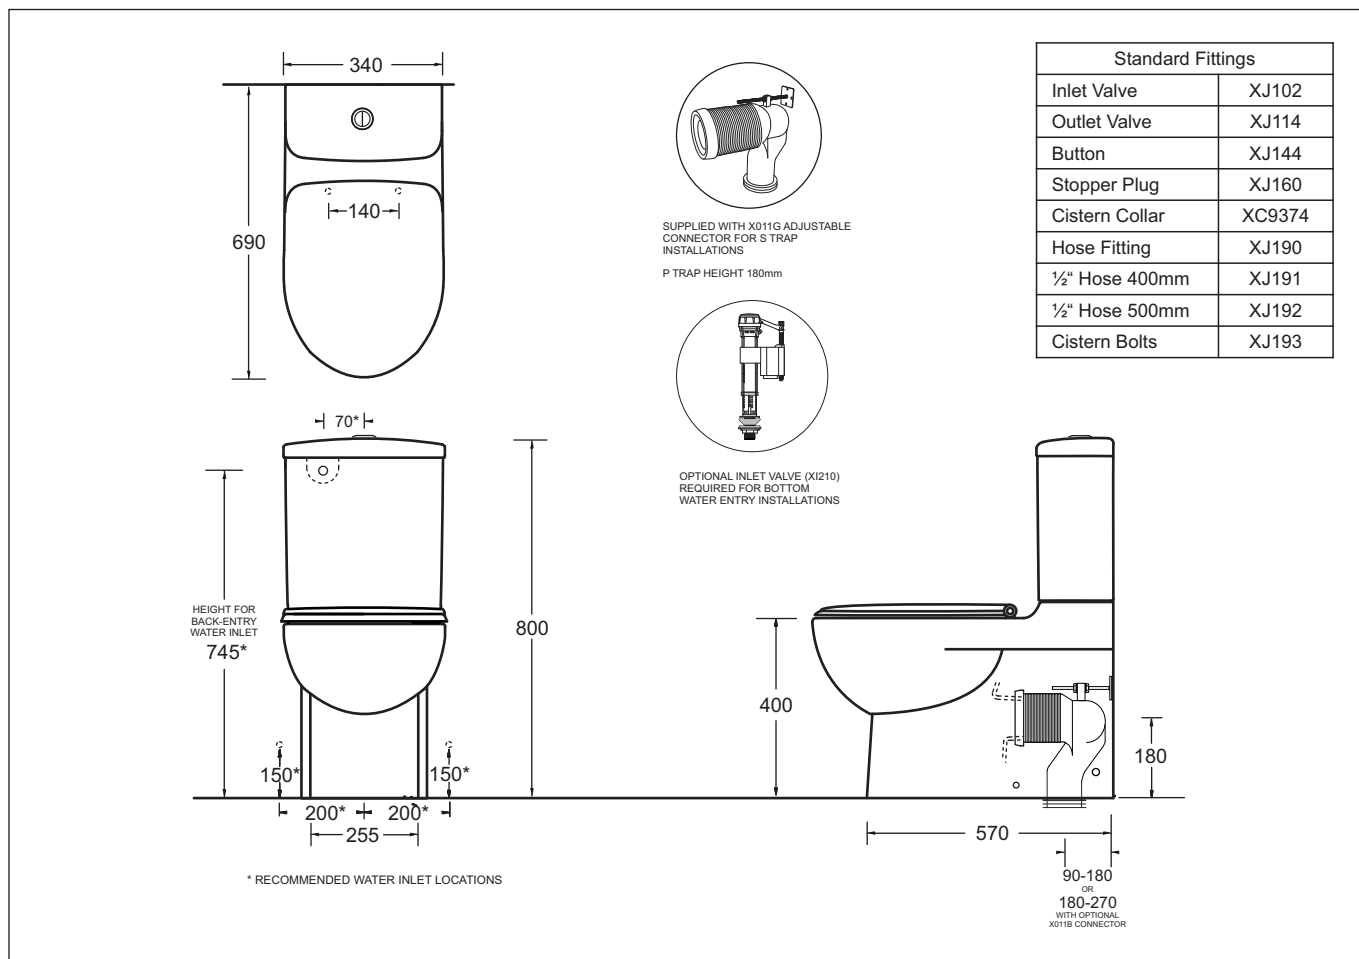

# MILANO FLUSH TO WALL

## CLOSE COUPLED TOILET SUITE

- Smartly styled flush to wall close coupled vitreous china toilet suite
- Modern styling with simple easy-clean lines
- Supplied with soft close seat as standard
- 4 Star dual flush efficiency
- Water inlet adjustable for concealed back entry or optional left/right hand bottom entry
- Adjustable S connector supplied for 90-180mm set out
- Optional adjustable S connector for 180-270mm set out

### Provided

Item	Description	Code
Toilet	Milano Flush to Wall Close Coupled Pan	J1426B
Cistern	Milano Cistern	J1426A
Seat	Milano Soft Close Seat	J2810
Sewer	S Connector 90-180mm set out	X011G
Installation	Floor Fixing Kit	XJ200
Installation	Instruction Sheet	✓

### Optional

Sewer	S Connector 180-270mm set out	X011B
Inlet Valve	Bottom Entry Inlet Valve	XI210

All dimensions are in millimetres and are subject to normal manufacturing variation of +/- 3mm on all surfaces. As product development is ongoing BPA reserves the right to vary specifications without notice.  
 Bathroom Products Australia P/L ABN 87 079 297 617