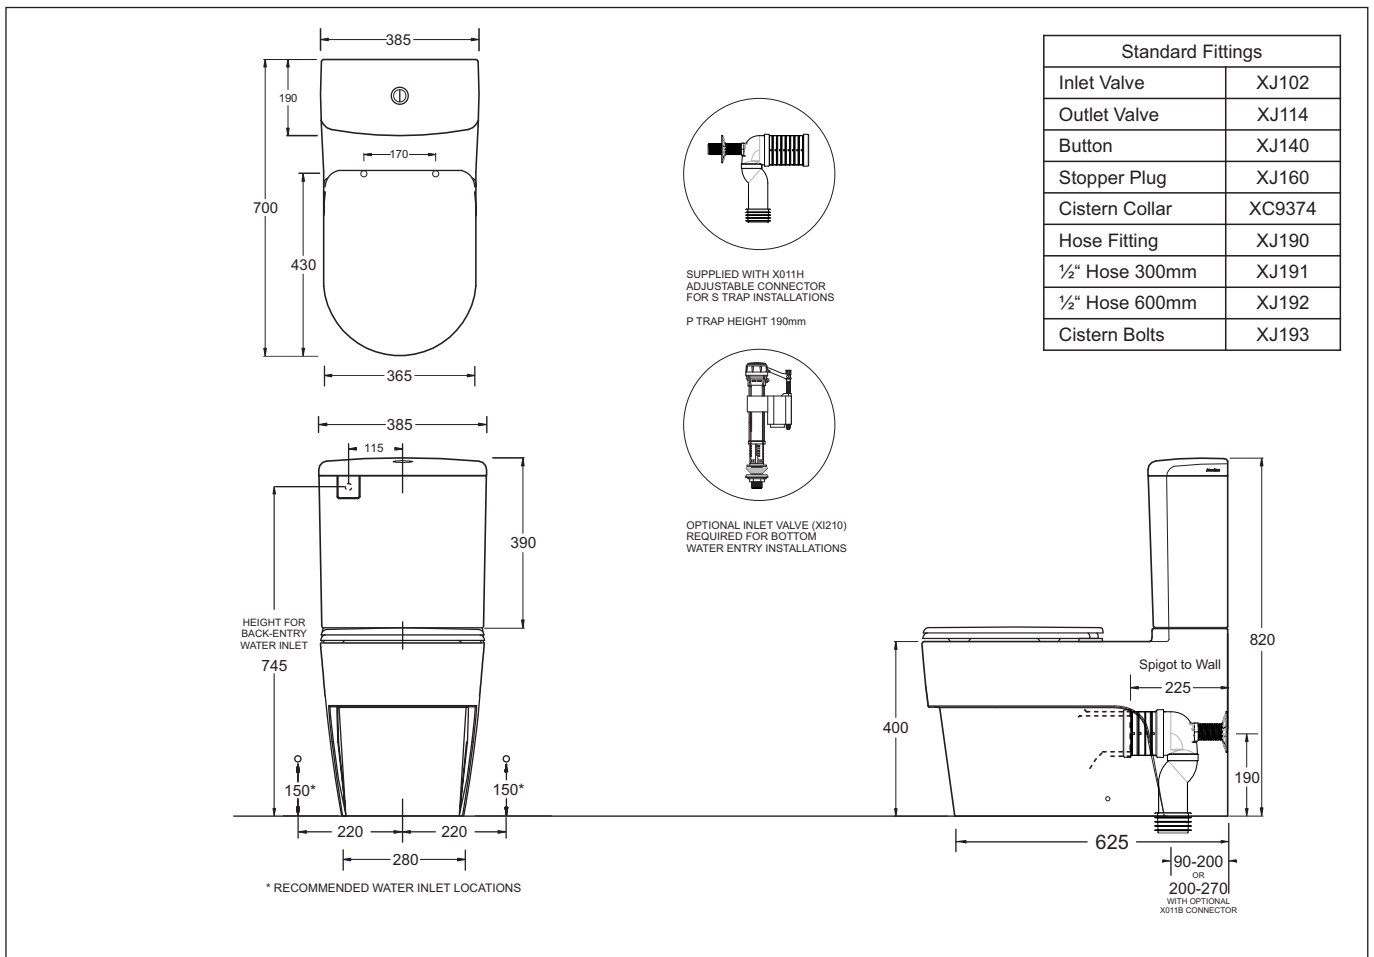

## CLOSE COUPLED FLUSH TO WALL TOILET SUITE

- Smartly styled flush to wall close coupled vitreous china toilet suite
- Modern styling with simple easy-clean lines
- Supplied with soft close, quick release seat as standard
- 4 Star dual flush efficiency
- Water inlet adjustable for concealed back entry or optional left/right hand bottom entry
- Adjustable S connector supplied for 90-200mm set out
- Optional adjustable S connector for 200-270mm set out

### Provided

Item	Description	Code
Toilet	Heart Flush to Wall Close Coupled Pan	J2580
Cistern	Heart Cistern	J2585
Seat	Heart/Life Soft Close Quick Release Seat	J2809
Sewer	S Connector 90-200mm set out	X011H
Installation	Floor Fixing Kit	XJ200
Seat Installation	Instruction Sheet	I0026
Installation	Instruction Sheet	I0025

### Optional

Sewer	S Connector 200-270mm set out	X011B
Inlet Valve	Bottom Entry Inlet Valve	XI210

**JohnsonSuisse**

All dimensions are in millimetres and are subject to normal manufacturing variation of +/- 3mm on all surfaces. As product development is ongoing BPA reserves the right to vary specifications without notice.