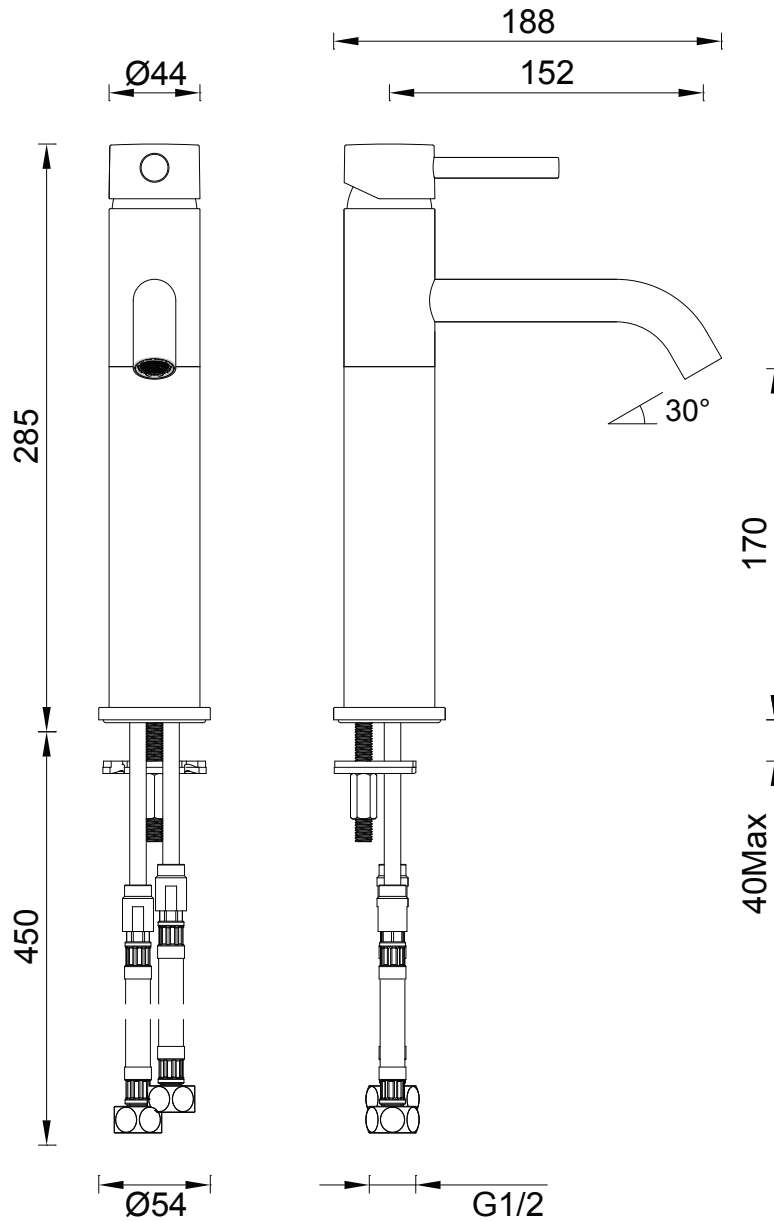

3B2-C

Gareth Ashton High Basin Mixer
with Curved Spout

3B2-C

4 Star Flow Rate 6.5L/min

Chrome