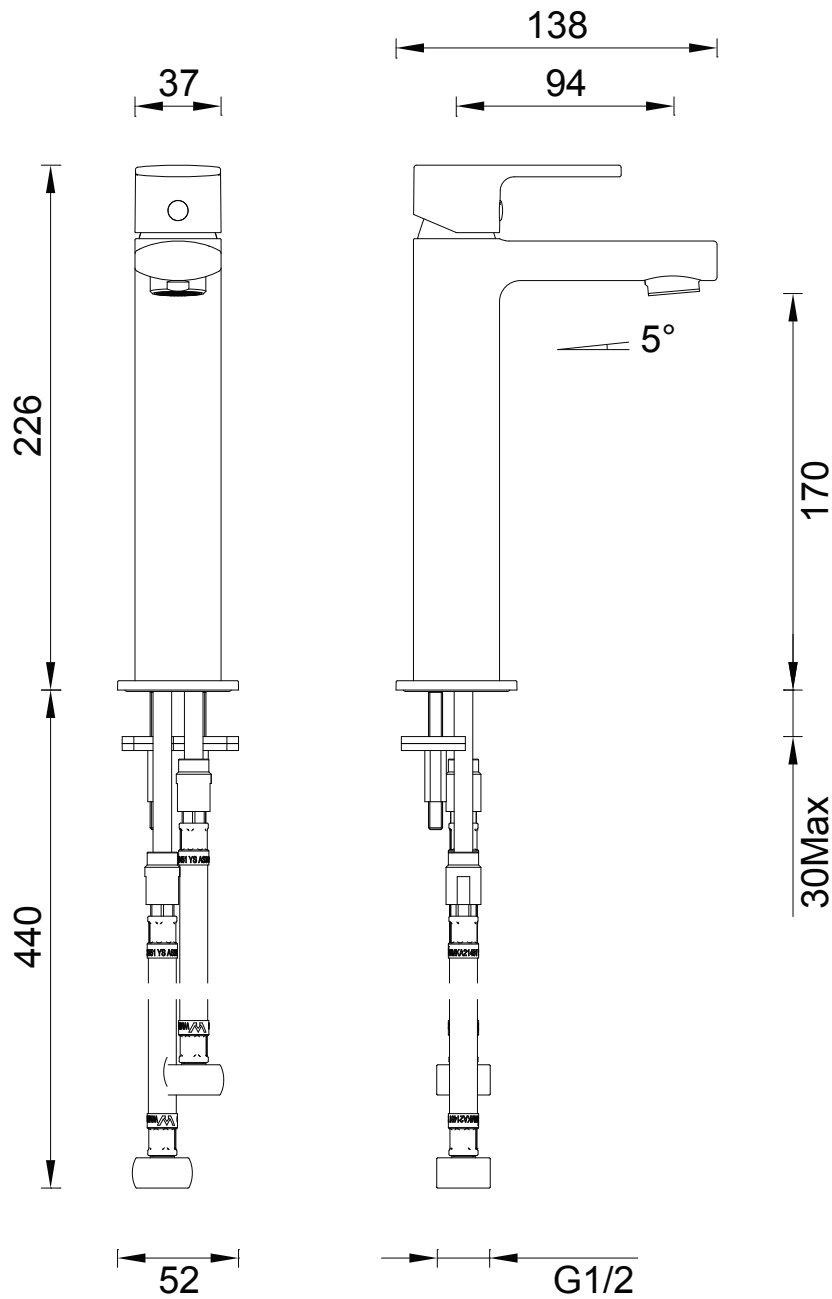

2B2

Gareth Ashton High Basin Mixer

2B2

5 Star Flow Rate 5.0L/min

Chrome