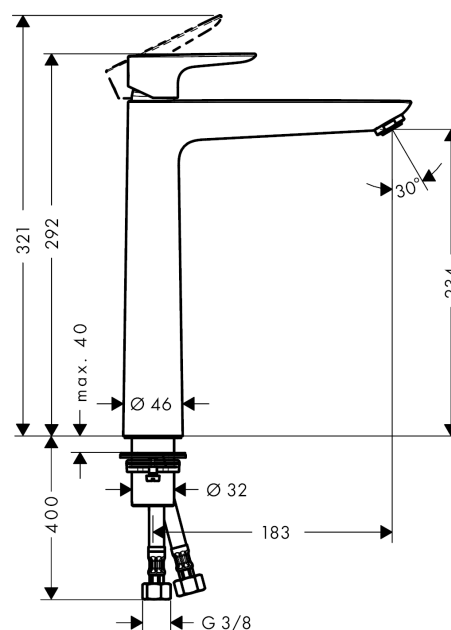

### product features

- ComfortZone 240
- projection 183 mm
- normal spray
- flow rate: 5 l/min
- without waste set
- suitable for continuous flow water heaters

## Scale drawing