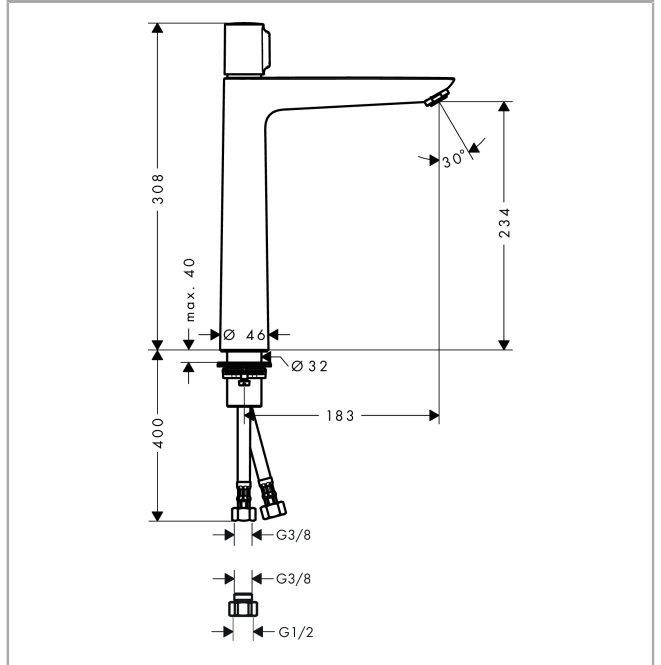

Talis Select E
Single lever basin mixer 240 without waste set
 Surfaces: **chrome** Article Number: **71753003**

Description

product features

- ComfortZone 240
- projection 183 mm
- normal spray
- flow rate: 5 l/min
- without waste set
- suitable for continuous flow water heaters

Technology

Product image

Scale drawing

Flowchart