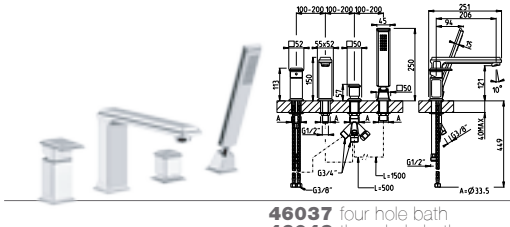

46045 three hole bath
46040 five hole bath

46037 four hole bath
46043 three hole bath
46047 two hole bath