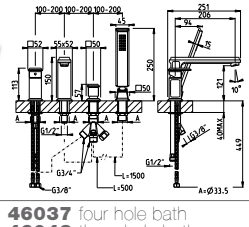

46045 three hole bath
46040 five hole bath

46037 four hole bath
46043 three hole bath
46047 two hole bath