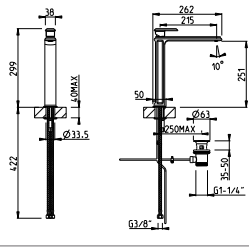

WITH WHITE/BLACK INSERT
46005
46006 without waste