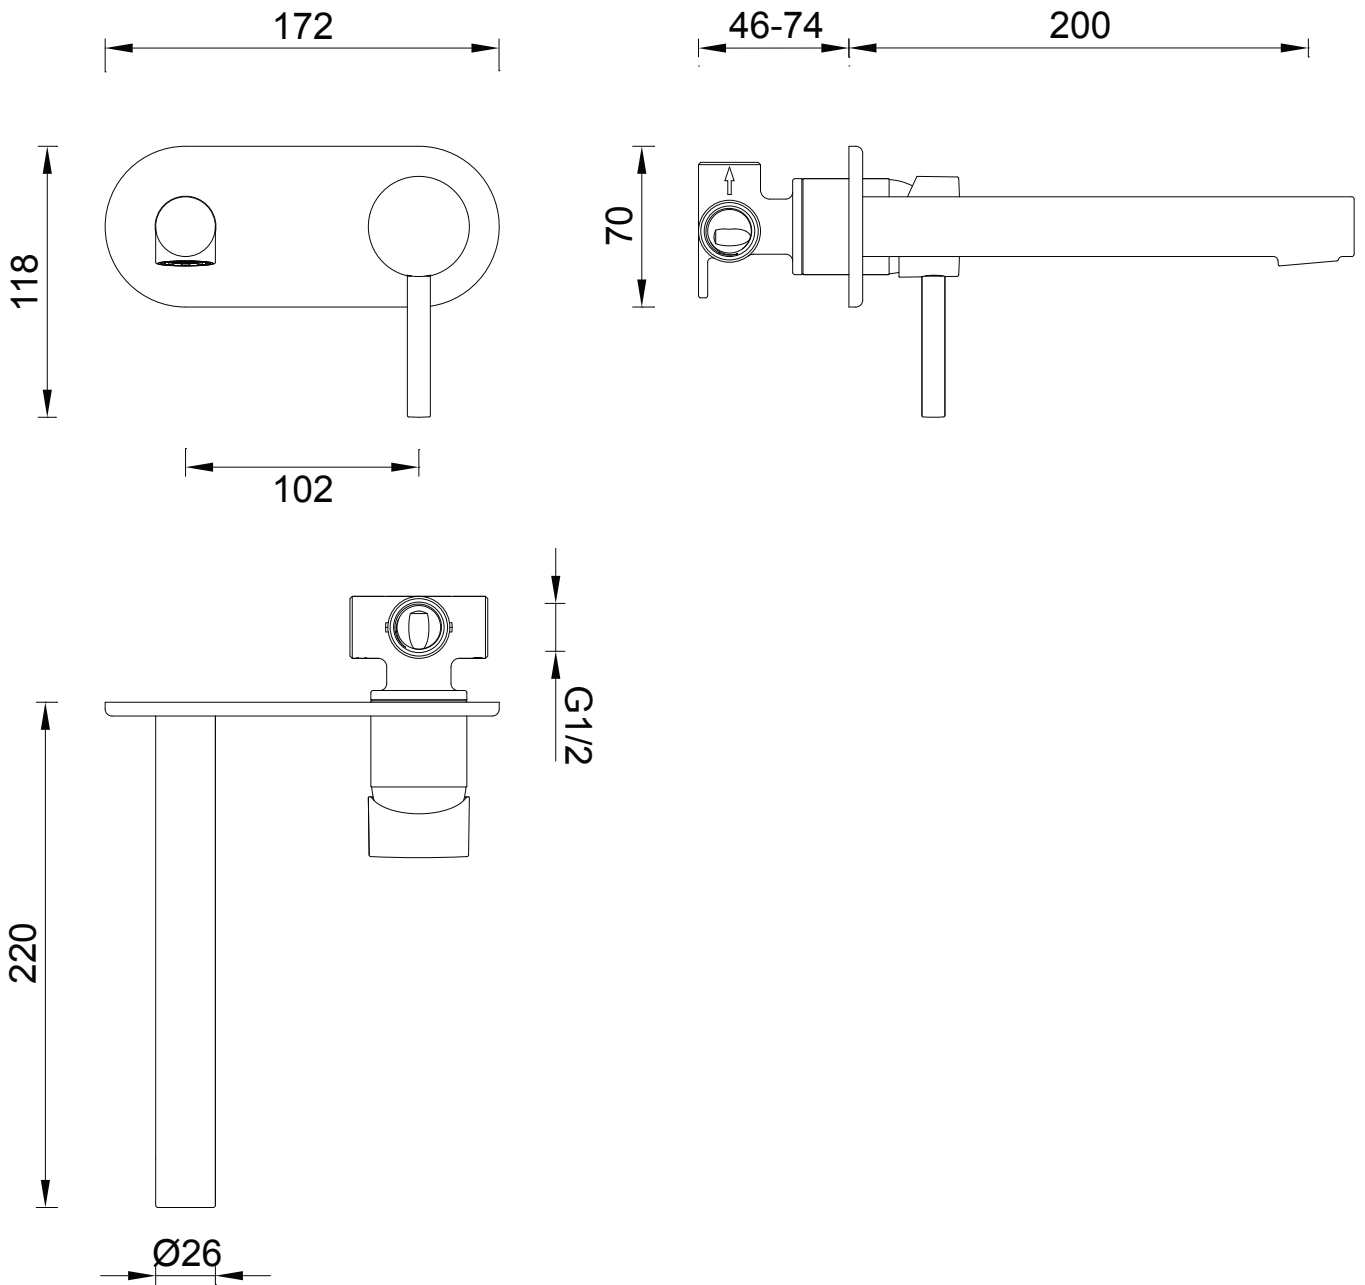

**3B-WS**

Gareth Ashton Wall Basin Set

3B-WS

4 Star Flow Rate 7.0L/min

Chrome