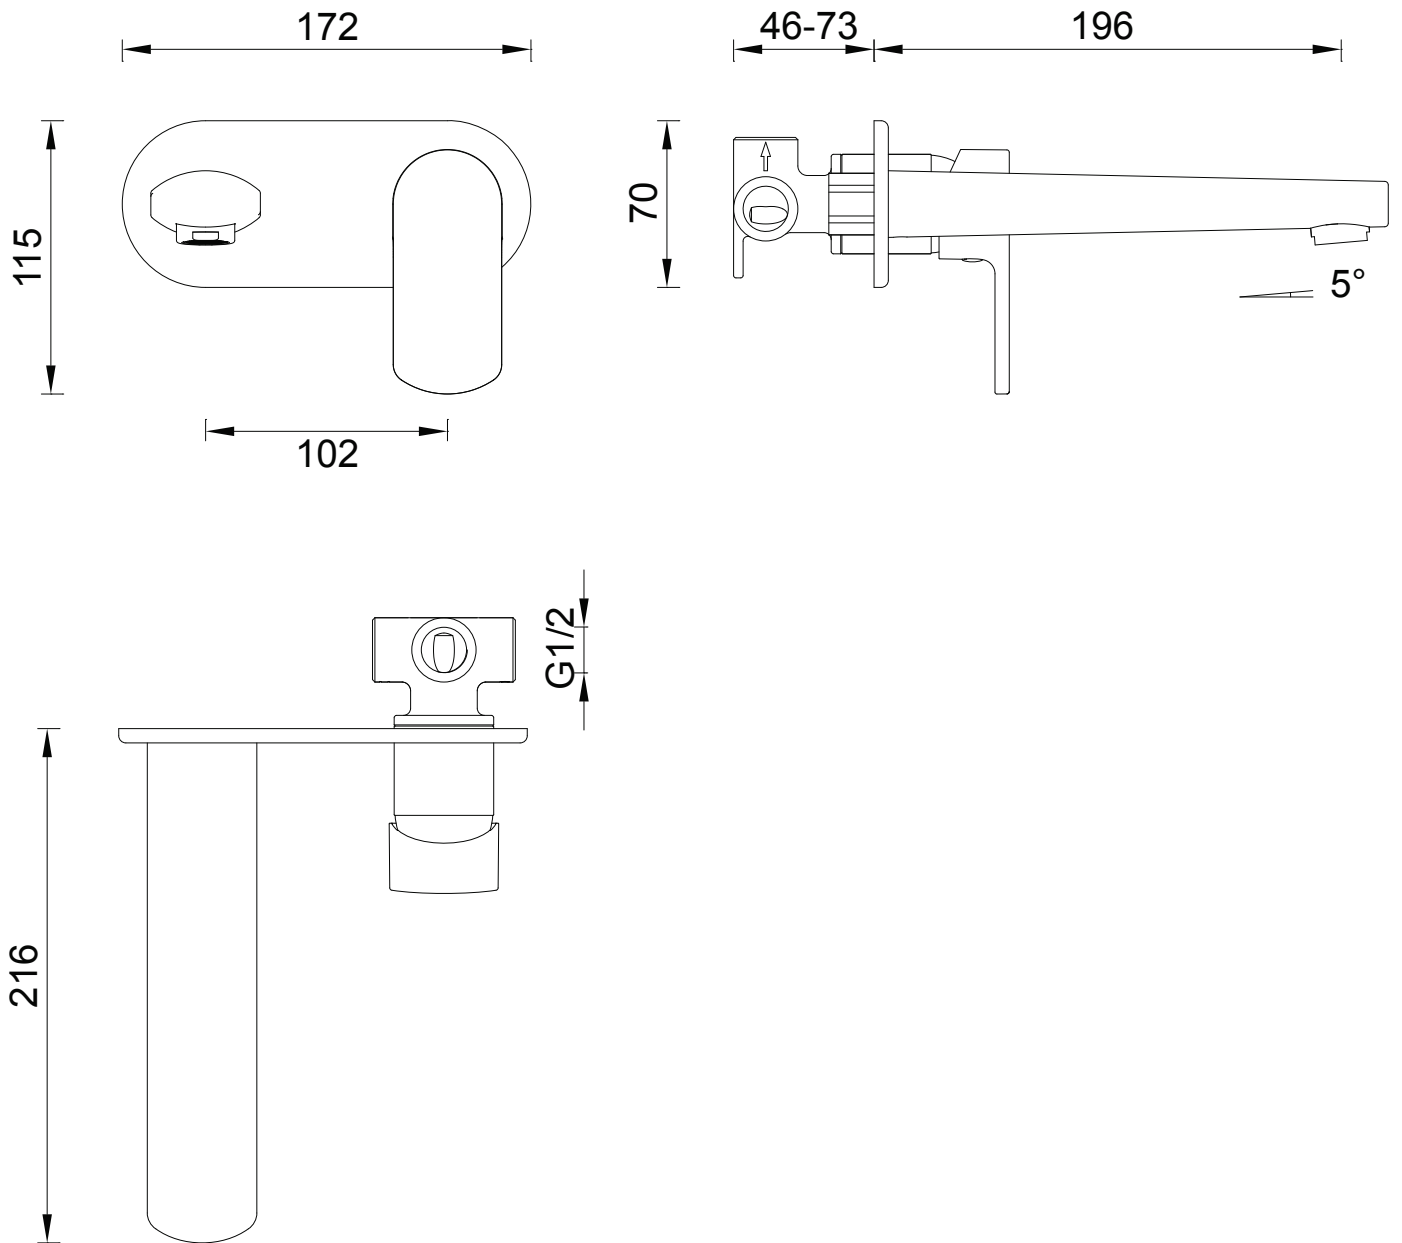

2BT-WS

Gareth Ashton Wall Bath Set

2BT-WS Wall Bath Set Chrome