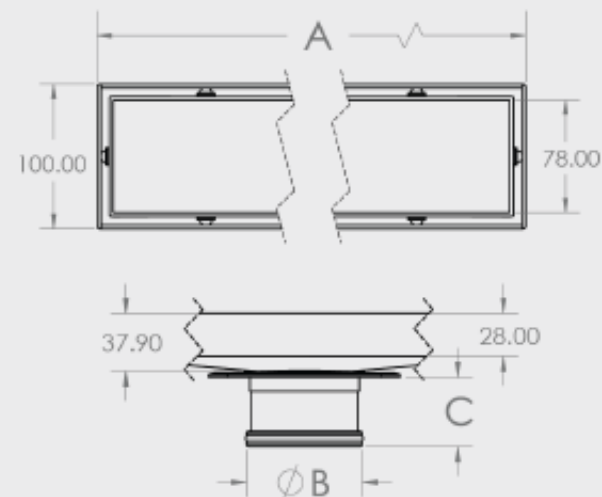

BERMUDA CHANNELS

FLOOR WASTES

- Available in other finishes
- Tile Insert: Brass
- Base: Brass
- Megaflex Base: A.B.S
- Standard Finish - Chrome

DESCRIPTION	BERMUDA CHANNEL CODE	BERMUDA GRATE CODE	A	B	C	FINISH
300 x 50 mm	11901.12	11951.12	300.0	52.5	33.0	St/Steel
300 x 80 mm	11902.12	11952.12	300.0	75.0	56.0	St/Steel
600 x 50 mm	11911.12	11961.12	600.0	52.5	33.0	St/Steel
600 x 80 mm	11912.12	11962.12	600.0	75.0	56.0	St/Steel
900 x 50 mm	11921.12	11971.12	900.0	52.5	33.0	St/Steel
900 x 80 mm	11922.12	11972.12	900.0	75.0	56.0	St/Steel
1000 x 50 mm	11931.12	11981.12	1000.0	52.5	33.0	St/Steel
1000 x 80 mm	11932.12	11982.12	1000.0	75.0	56.0	St/Steel
1200 x 50 mm	11941.12	11991.12	1200.0	52.5	33.0	St/Steel
1200 x 80 mm	11942.12	11992.12	1200.0	75.0	56.0	St/Steel