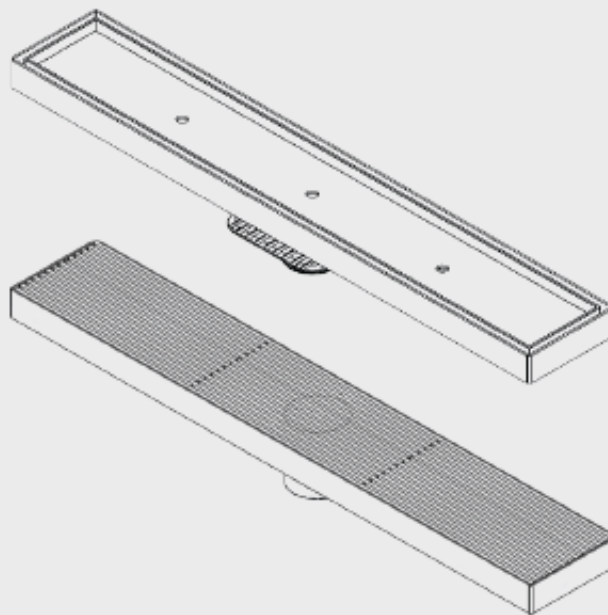

BERMUDA CHANNELS

FLOOR WASTES

- Available in other finishes
- Tile Insert: Brass
- Base: Brass
- Megaflex Base: A.B.S
- Standard Finish - Chrome

DESCRIPTION	BERMUDA CHANNEL CODE	BERMUDA GRATE CODE	A	B	C	FINISH
300 x 50 mm	11901.12	11951.12	300.0	52.5	33.0	St/Steel
300 x 80 mm	11902.12	11952.12	300.0	75.0	56.0	St/Steel
600 x 50 mm	11911.12	11961.12	600.0	52.5	33.0	St/Steel
600 x 80 mm	11912.12	11962.12	600.0	75.0	56.0	St/Steel
900 x 50 mm	11921.12	11971.12	900.0	52.5	33.0	St/Steel
900 x 80 mm	11922.12	11972.12	900.0	75.0	56.0	St/Steel
1000 x 50 mm	11931.12	11981.12	1000.0	52.5	33.0	St/Steel
1000 x 80 mm	11932.12	11982.12	1000.0	75.0	56.0	St/Steel
1200 x 50 mm	11941.12	11991.12	1200.0	52.5	33.0	St/Steel
1200 x 80 mm	11942.12	11992.12	1200.0	75.0	56.0	St/Steel