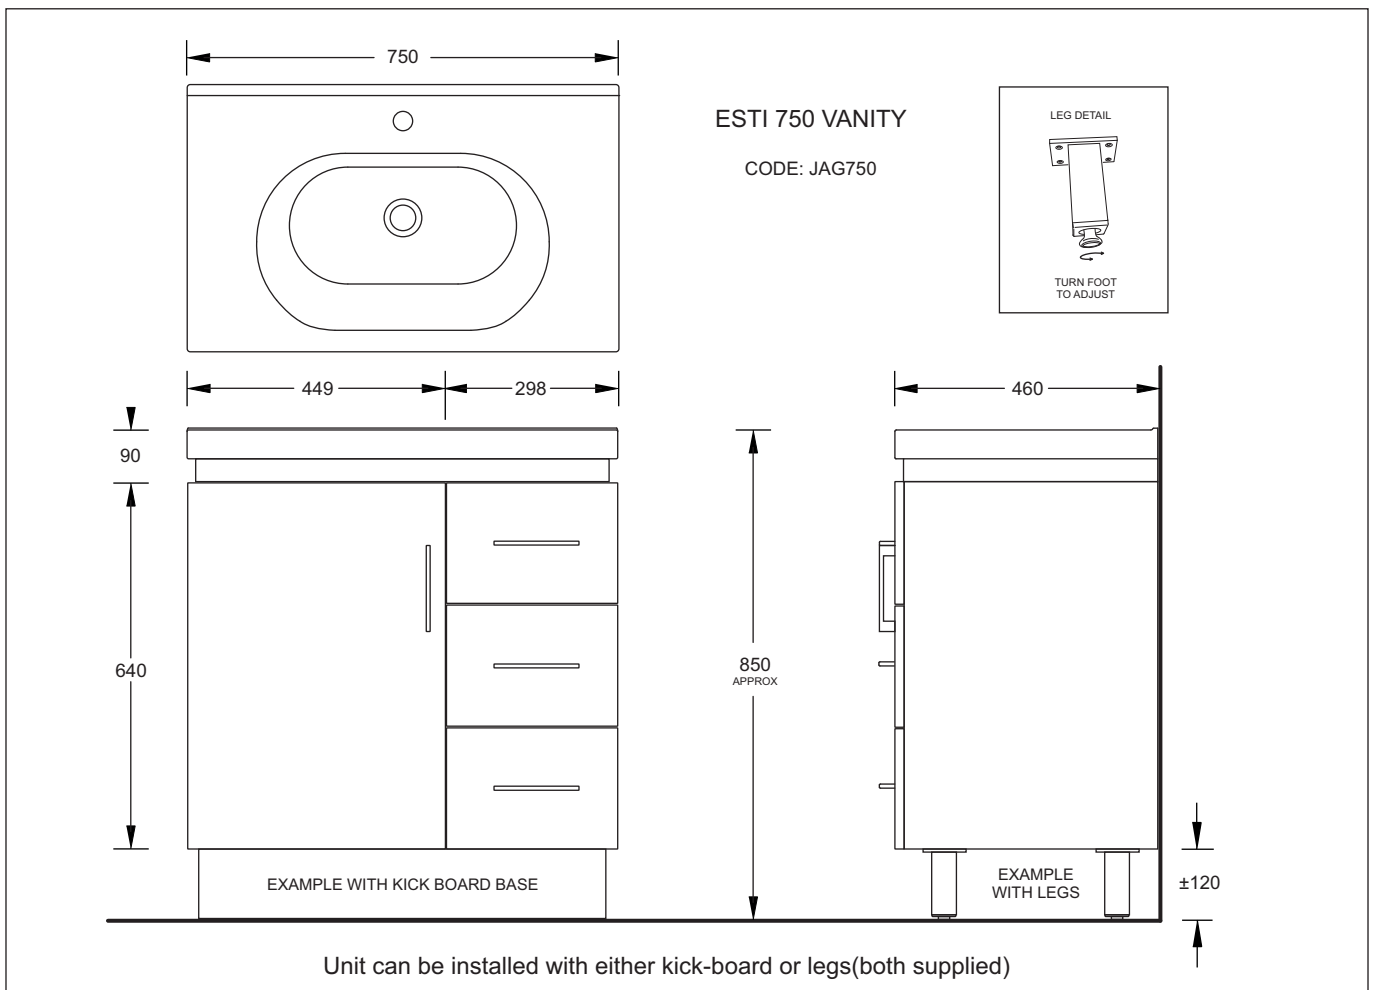

ESTI 750

VANITY UNIT WITH VITREOUS CHINA TOP
Nominal size 750W x 460D x 850Hmm

1 TAPHOLE

White High Gloss Poly Finish
One Piece Vitreous China Top
Kick-board and/or Adjustable Legs

ESTI 750

VANITY UNIT WITH VITREOUS CHINA TOP

- A wall faced vanity unit with integrated vitreous china vanity top
- Top size 750 x 460mm with 1 tap hole
- Cabinet constructed in HMR MDF board with dowelled and screwed joints
- Durable high gloss 2 pack white polyurethane finish
- Soft-close solid wood door
- Three drawers with quality drawer runners
- Two models available - left or right hand door
- Adjustable internal shelf with supports
- Chrome handles on doors and drawers
- Both kick-board and adjustable aluminium legs supplied - optional use

Provided

Item	Description		Code
Cabinet	Esti 750 Cabinet	Left Hand Drawers	JAG750L
		Right Hand Drawers	JAG750R
Vanity Top	750 x 460 Vitreous China Top		✓
Legs	4 x Adjustable Legs with Fixings		✓
Kick-board	Complete with dowels and locking pins		✓
Shelf	1 x Internal - height adjustable		✓
Installation	Assembly and Instruction Sheet		✓