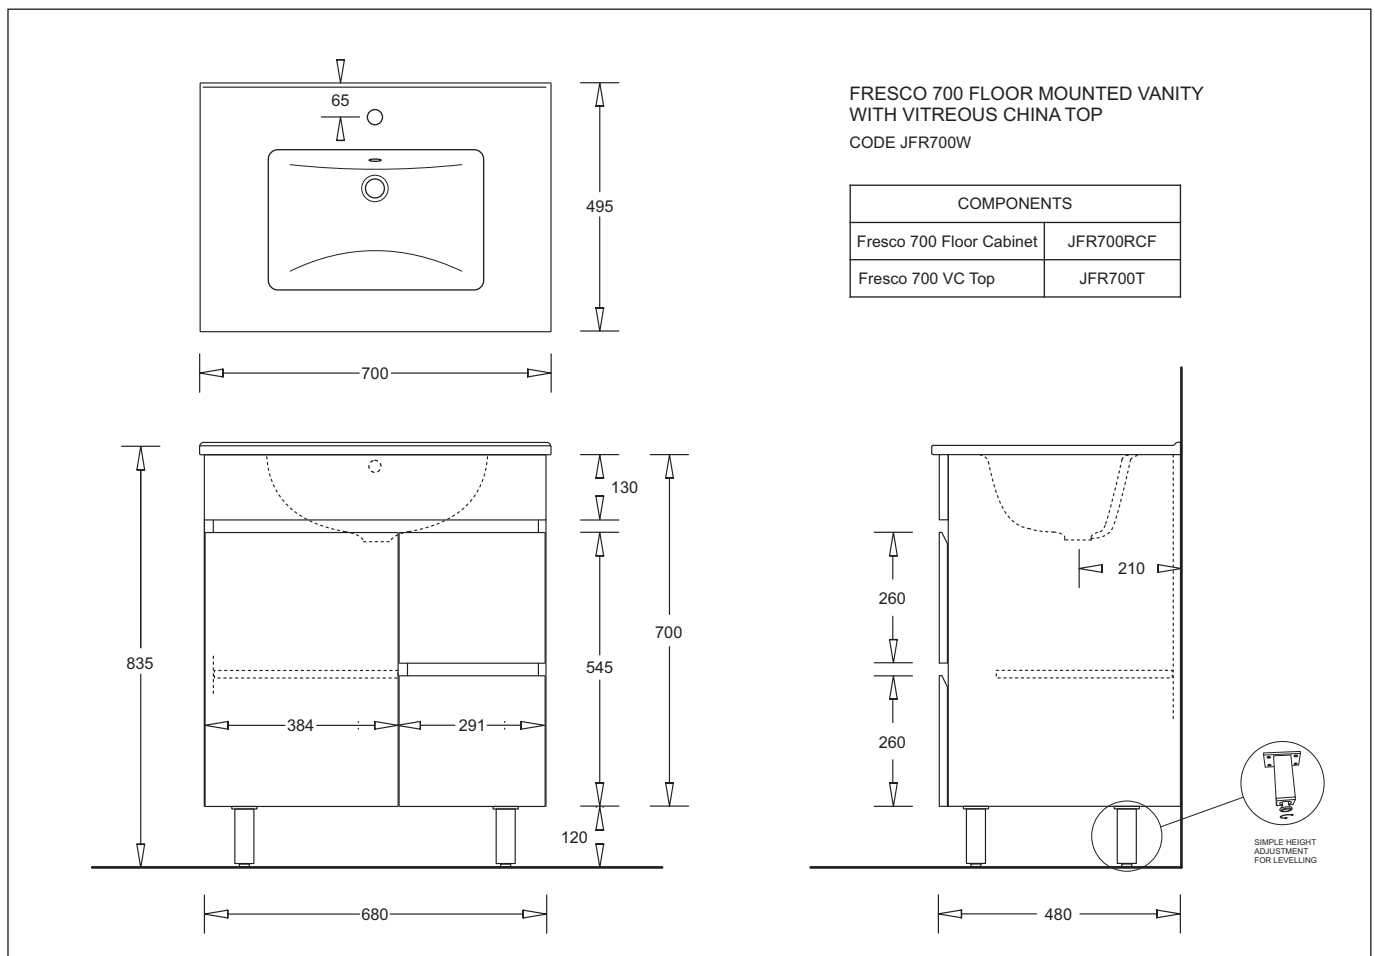

All dimensions are in millimetres and are subject to normal manufacturing variation.
As product development is ongoing BPA reserves the right to vary specifications without notice.
Bathroom Products Australia P/L ABN 87 079 297 617